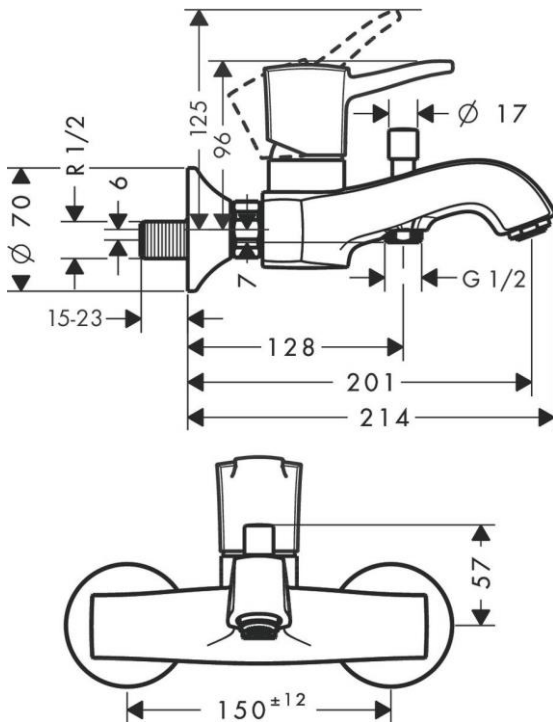

Brand : HANSGROHE, Germany
Name : METROPOL CLASSIC single lever bath mixer for exposed installation
Item Code : 31340.000
Designer : Hansgrohe
Color / Finish : Chrome
Dimensions : Overall (LxWxH in cm)
 21.4x 15x 16cm

Product info:

- projection 201-214MM
- connection type: s-shaped connections
- center distance: 150 ± 12 mm
- spray type mixer: normal spray
- flow rate for bath spout at 3 bar: 20 l/min
- flow rate of hand shower at 3 bar: 17 l/min
- min. operating pressure: 1 bar
- max. operating pressure: 10 bar
- ceramic cartridge
- temperature limitation adjustable
- diverter with automatic resetting