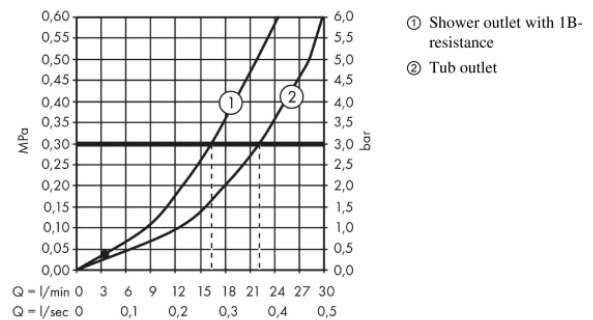

Technology

Flowchart