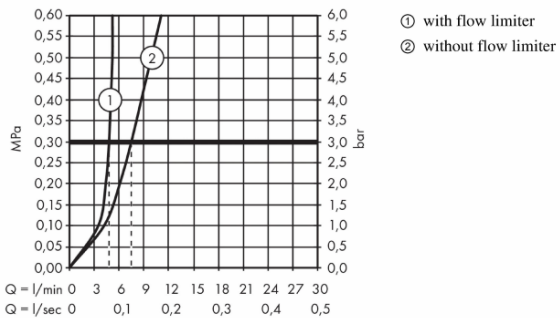

Product info:

- consists of 3-hole basin mixer, push-open waste set (metal)
- ComfortZone 160
- projection 147 mm
- ceramic valves hot/ cold 90°
- flow rate at 3 bar: 5 l/min
- temperature limitation adjustable
- suitable for continuous flow water heaters

Add-ons

- 2 x Angle valve 1/2 x 3/8 with conical nut
- 1 x P-trap

Technology

Flowchart

Flushing of pipe must be done before fittings are installed. Failure to do so voids the warranty.
 Follow cleaning instructions and avoid using any harmful chemicals.
 All information is for reference only. Installation shall always be based on the specs provided with actual delivered items.
 For more info, visit www.kuysen.com