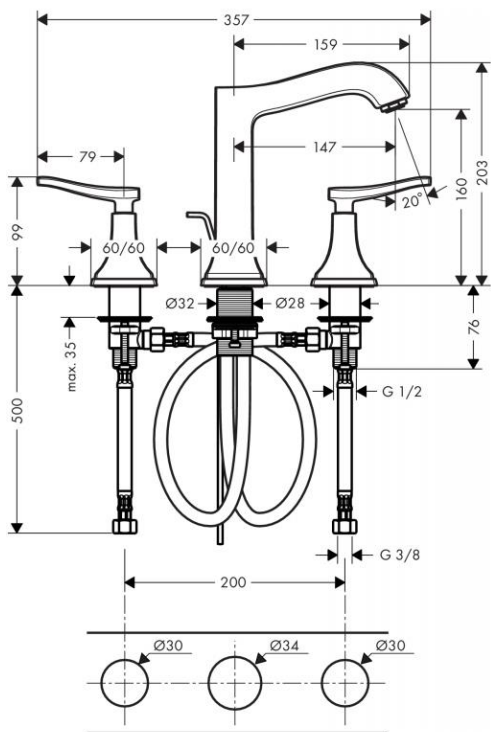

Brand : HANSGROHE, Germany
 Name : METROPOL CLASSIC 3-hole basin mixer 160 with lever handles and pop-up waste set
 Item Code : 31331.000
 Designer : Hansgrohe
 Color / Finish : Chrome
 Dimensions : Overall (LxWxH in cm)

Product info:

- consists of 3-hole basin mixer, push-open waste set (metal)
- ComfortZone 160
- projection 147 mm
- ceramic valves hot/ cold 90°
- flow rate at 3 bar: 5 l/min
- temperature limitation adjustable
- suitable for continuous flow water heaters

Add-ons

- 2 x Angle valve 1/2 x 3/8 with conical nut
- 1 x P-trap

Technology

Flowchart

Flushing of pipe must be done before fittings are installed. Failure to do so voids the warranty.
 Follow cleaning instructions and avoid using any harmful chemicals.
 All information is for reference only. Installation shall always be based on the specs provided with actual delivered items.
 For more info, visit www.kuysen.com