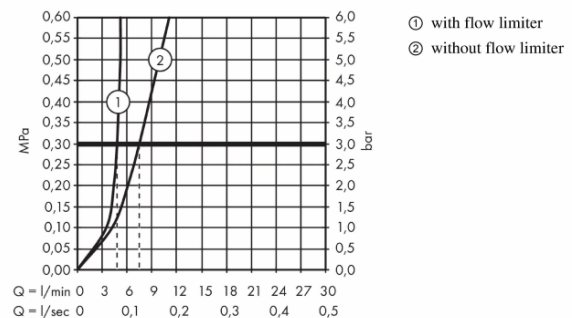

**Product info:**

- consists of 3-hole basin mixer, push-open waste set (metal)
- ComfortZone 110
- projection 115 mm
- ceramic valves hot/ cold 90°
- flow rate at 3 bar: 5 l/min
- temperature limitation adjustable
- suitable for continuous flow water heaters

**Add-ons**

- 2 x Angle valve 1/2 x 3/8 with conical nut
- 1 x P-trap

**Technology**

**Flowchart**

Flushing of pipe must be done before fittings are installed. Failure to do so voids the warranty.

Follow cleaning instructions and avoid using any harmful chemicals.