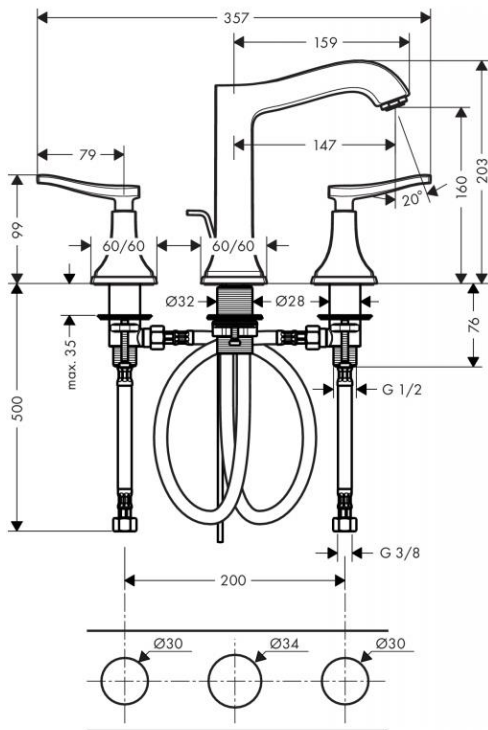

**Brand :** HANSGROHE, Germany  
**Name :** METROPOL CLASSIC 3-hole basin mixer 110 with lever handles and pop-up waste set  
**Item Code :** 31330.000  
**Designer :** Hansgrohe  
**Color / Finish :** Chrome  
**Dimensions :** Overall (LxWxH in cm)

**Product info:**

- consists of 3-hole basin mixer, push-open waste set (metal)
- ComfortZone 110
- projection 115 mm
- ceramic valves hot/ cold 90°
- flow rate at 3 bar: 5 l/min
- temperature limitation adjustable
- suitable for continuous flow water heaters

**Add-ons**

- 2 x Angle valve 1/2 x 3/8 with conical nut
- 1 x P-trap

**Technology**

**Flowchart**

Flushing of pipe must be done before fittings are installed. Failure to do so voids the warranty.

Follow cleaning instructions and avoid using any harmful chemicals.