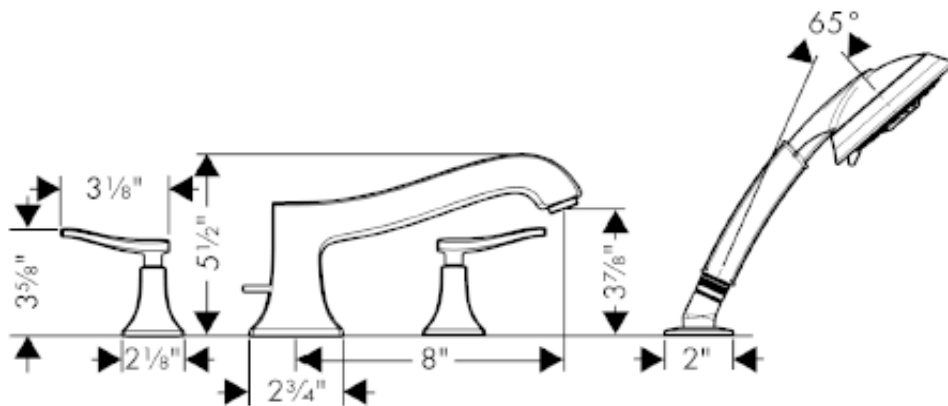

SPECIFICATION SHEET - fittings

BRAND:	hansgrohe	Product Photo:
ORIGIN:	Germany	
SERIES:	Metris C	
PRODUCT DESCRIPTION:	Trim set for 4-hole bath/shower mixer with extractable handshower • flow rate: 5 gal/min	
MODEL No.	31314 921	
FINISH/COLOUR:	Brushed Bronze	
DIMENSIONS:		
OPTIONAL MATCHING PARTS:	06646000 concealed part	

Technical Informations: Suitable for continous flow water heater

REMINDER:	Pipe flushing must be done before faucets are installed. Failure to do so voids the warranty.
	Do not use cleaners containing abrasive cleansers, ammonia, bleach, acids, waxes, alcohol, solvents or other products not recommended for chrome.
	All information is for reference only, installation shall always be based on the actual product delivered.