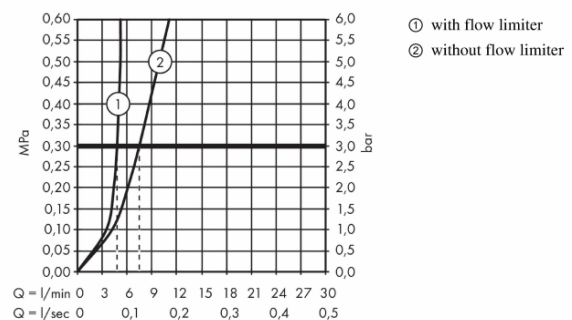

Product info:

- consists of 3-hole basin mixer, push-open waste set (metal)
- ComfortZone 160
- projection 147 mm
- ceramic valves hot/ cold 90°
- flow rate at 3 bar: 5 l/min
- temperature limitation adjustable
- suitable for continuous flow water heaters

Add-ons

- 2 x Angle valve 1/2 x 3/8 with conical nut
- 1 x P-trap

Technology

Flowchart

Flushing of pipe must be done before fittings are installed. Failure to do so voids the warranty.

Follow cleaning instructions and avoid using any harmful chemicals.