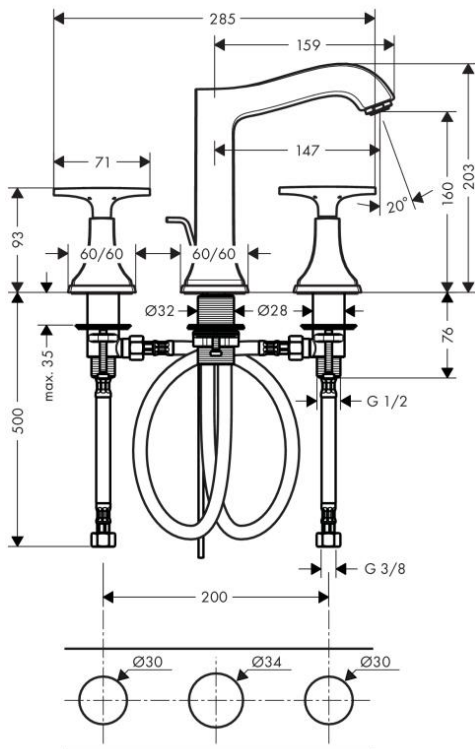

Brand : HANSGROHE, Germany
 Name : METROPOL CLASSIC 3-hole basin mixer 160 with cross handles and pop-up waste set
 Item Code : 31307.090
 Designer : Hansgrohe
 Color / Finish : Chrome/Gold
 Dimensions : Overall (LxWxH in cm)

Product info:

- consists of 3-hole basin mixer, push-open waste set (metal)
- ComfortZone 160
- projection 147 mm
- ceramic valves hot/ cold 90°
- flow rate at 3 bar: 5 l/min
- temperature limitation adjustable
- suitable for continuous flow water heaters

Add-ons

- 2 x Angle valve 1/2 x 3/8 with conical nut
- 1 x P-trap

Technology

Flowchart

Flushing of pipe must be done before fittings are installed. Failure to do so voids the warranty.

Follow cleaning instructions and avoid using any harmful chemicals.