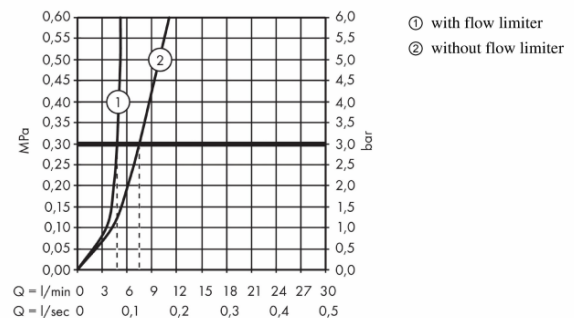

Product info:

- consists of 3-hole basin mixer, push-open waste set (metal)
- ComfortZone 160
- projection 147 mm
- ceramic valves hot/ cold 90°
- flow rate at 3 bar: 5 l/min
- temperature limitation adjustable
- suitable for continuous flow water heaters

Add-ons

- 2 x Angle valve 1/2 x 3/8 with conical nut
- 1 x P-trap

Technology

Flowchart

Flushing of pipe must be done before fittings are installed. Failure to do so voids the warranty.

Follow cleaning instructions and avoid using any harmful chemicals.