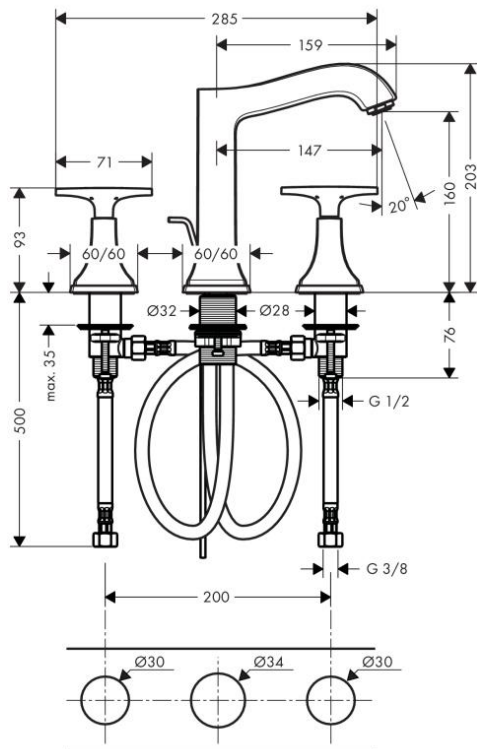

Brand : HANSGROHE, Germany
 Name : METROPOL CLASSIC 3-hole basin mixer 160 with cross handles and pop-up waste set
 Item Code : 31307.000
 Designer : Hansgrohe
 Color / Finish : Chrome
 Dimensions : Overall (LxWxH in cm)

Product info:

- consists of 3-hole basin mixer, push-open waste set (metal)
- ComfortZone 160
- projection 147 mm
- ceramic valves hot/ cold 90°
- flow rate at 3 bar: 5 l/min
- temperature limitation adjustable
- suitable for continuous flow water heaters

Add-ons

- 2 x Angle valve 1/2 x 3/8 with conical nut
- 1 x P-trap

Technology

Flowchart

Flushing of pipe must be done before fittings are installed. Failure to do so voids the warranty.

Follow cleaning instructions and avoid using any harmful chemicals.