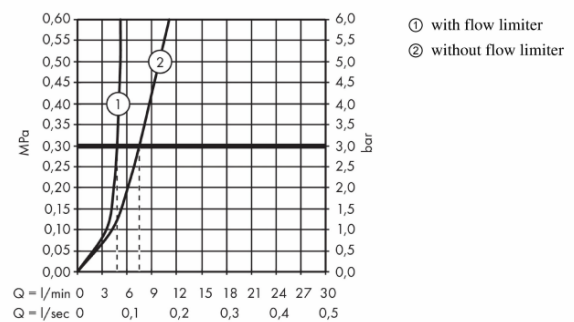

Product info:

- consists of 3-hole basin mixer, push-open waste set (metal)
- ComfortZone 110
- projection 115 mm
- ceramic valves hot/ cold 90°
- flow rate at 3 bar: 5 l/min
- temperature limitation adjustable
- suitable for continuous flow water heaters

Add-ons

- 2 x Angle valve 1/2 x 3/8 with conical nut
- 1 x P-trap

Technology

Flowchart

Flushing of pipe must be done before fittings are installed. Failure to do so voids the warranty.

Follow cleaning instructions and avoid using any harmful chemicals.