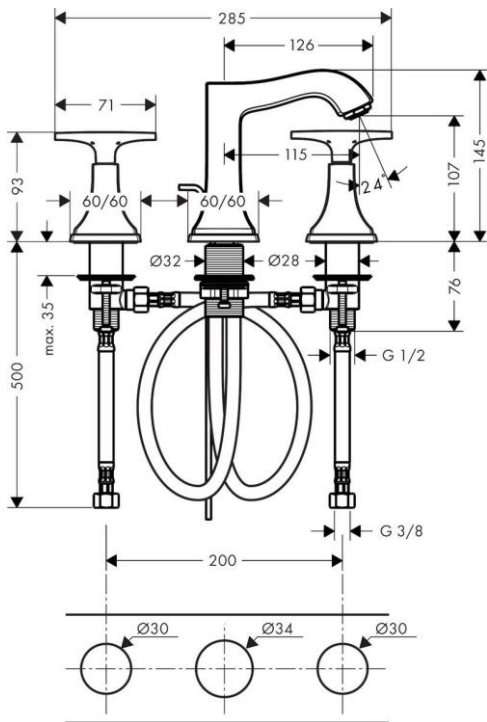

Brand : HANSGROHE, Germany
 Name : METROPOL CLASSIC 3-hole basin mixer 110 with cross handles and pop-up waste set
 Item Code : 31306.000
 Designer : Hansgrohe
 Color / Finish : Chrome
 Dimensions : Overall (LxWxH in cm)

Product info:

- consists of 3-hole basin mixer, push-open waste set (metal)
- ComfortZone 110
- projection 115 mm
- ceramic valves hot/ cold 90°
- flow rate at 3 bar: 5 l/min
- temperature limitation adjustable
- suitable for continuous flow water heaters

Add-ons

- 2 x Angle valve 1/2 x 3/8 with conical nut
- 1 x P-trap

Technology

Flowchart

Flushing of pipe must be done before fittings are installed. Failure to do so voids the warranty.

Follow cleaning instructions and avoid using any harmful chemicals.