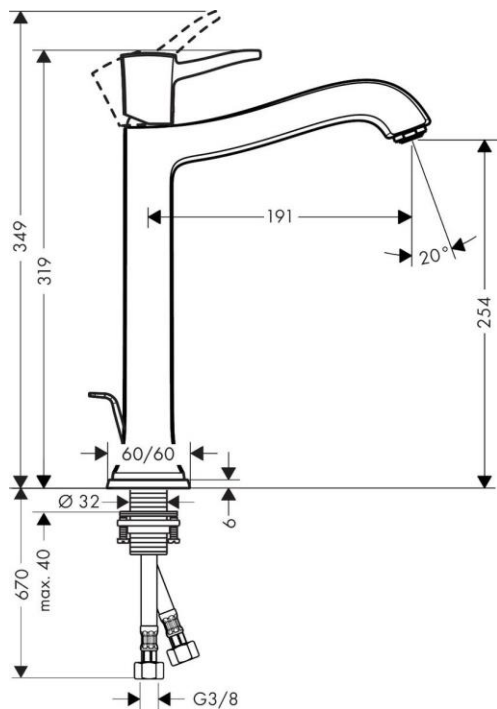

Brand : HANSGROHE, Germany
 Name : METROPOL CLASSIC single lever basin mixer 260 with pop-up waste
 Item Code : 31303.000
 Designer : Hansgrohe
 Color / Finish : Chrome
 Dimensions : Overall (LxWxH in cm)
 25.1 x 6 x 31.9cm

- Product info:
- consists of: Basin mixer, pop-up waste set (metal)
 - ComfortZone 260
 - projection 191 mm
 - spray type: normal spray
 - flow rate at 3 bar: 5 l/min
 - temperature limitation adjustable
 - suitable for continuous flow water
- Add-ons
- 2 x Angle valve $\frac{1}{2} \times \frac{3}{8}$ with conical nut
 - 1 x P-trap