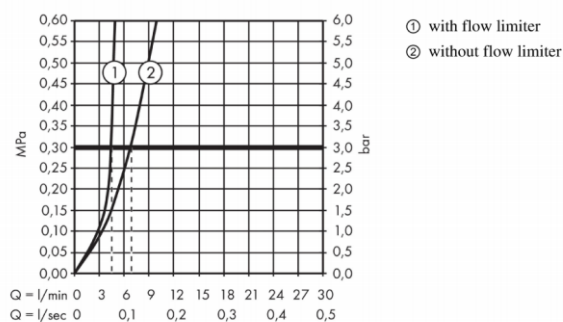

Flowchart

Flushing of pipe must be done before fittings are installed. Failure to do so voids the warranty.
Follow cleaning instructions and avoid using any harmful chemicals.
All information is for reference only. Installation shall always be based on the specs provided with actual delivered items.
For more info, visit www.kuysen.com