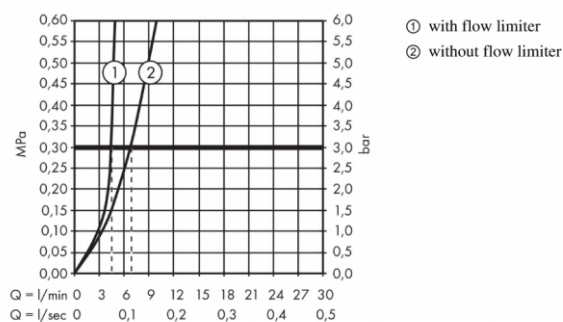

Product info:

- consists of: Basin mixer, pop-up waste set (metal)
- ComfortZone 110
- projection 113 mm
- spray type: normal spray
- flow rate at 3 bar: 5 l/min
- temperature limitation adjustable
- suitable for continuous flow water

Add-ons

- 2 x Angle valve  $\frac{1}{2} \times \frac{3}{8}$  with conical nut
- 1 x P-trap

Technology

Flowchart

Flushing of pipe must be done before fittings are installed. Failure to do so voids the warranty.