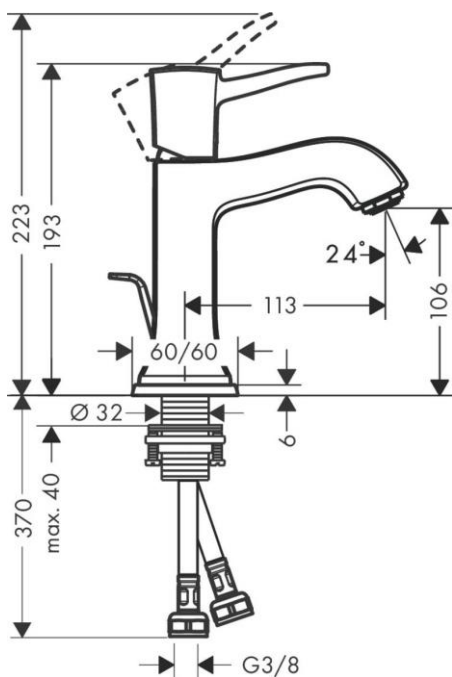

Brand : HANSGROHE, Germany  
 Name : METROPOL CLASSIC single lever basin mixer 110 with pop-up waste  
 Item Code : 31300.090  
 Designer : Hansgrohe  
 Color / Finish : Chrome/Gold  
 Dimensions : Overall (LxWxH in cm)  
 21.9 x 19.3 x 8.5cm

Product info:

- consists of: Basin mixer, pop-up waste set (metal)
- ComfortZone 110
- projection 113 mm
- spray type: normal spray
- flow rate at 3 bar: 5 l/min
- temperature limitation adjustable
- suitable for continuous flow water

Add-ons

- 2 x Angle valve  $\frac{1}{2} \times \frac{3}{8}$  with conical nut
- 1 x P-trap

Technology

Flowchart

Flushing of pipe must be done before fittings are installed. Failure to do so voids the warranty.