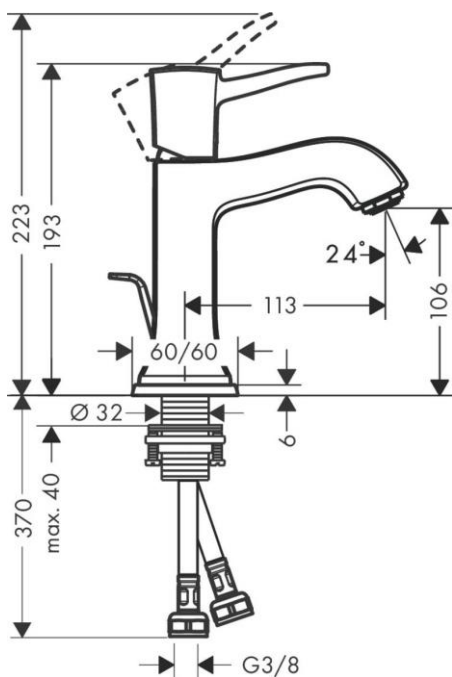

Brand : HANSGROHE, Germany  
 Name : METROPOL CLASSIC single lever basin mixer 110 with pop-up waste  
 Item Code : 31300.000  
 Designer : Hansgrohe  
 Color / Finish : Chrome  
 Dimensions : Overall (LxWxH in cm)  
 21.9 x 19.3 x 8.5cm

**Product info:**

- consists of: Basin mixer, pop-up waste set (metal)
- ComfortZone 110
- projection 113 mm
- spray type: normal spray
- flow rate at 3 bar: 5 l/min
- temperature limitation adjustable
- suitable for continuous flow water

**Add-ons**

- 2 x Angle valve  $1/2 \times 3/8$  with conical nut
- 1 x P-trap

**Technology**

**Flowchart**

Flushing of pipe must be done before fittings are installed. Failure to do so voids the warranty.