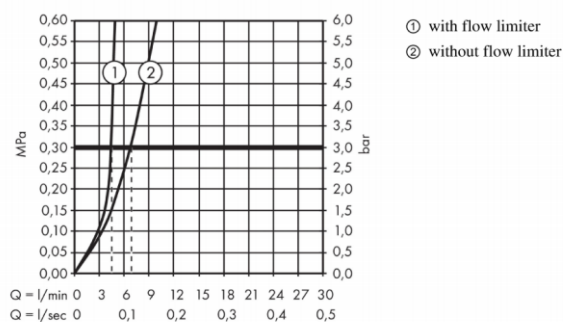

**Product info:**

- consists of: Basin mixer, pop-up waste set (metal)
- ComfortZone 110
- projection 113 mm
- spray type: normal spray
- flow rate at 3 bar: 5 l/min
- temperature limitation adjustable
- suitable for continuous flow water

**Add-ons**

- 2 x Angle valve  $1/2 \times 3/8$  with conical nut
- 1 x P-trap

**Technology**

**Flowchart**

Flushing of pipe must be done before fittings are installed. Failure to do so voids the warranty.