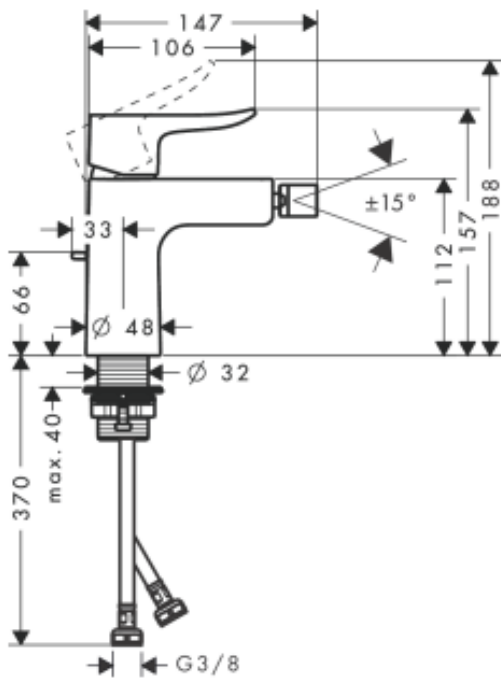

Brand : HANSGROHE, Germany
Name : METRIS single lever bidet mixer with pop-up waste set
Item Code : 31280.000
Designer : Hansgrohe
Color / Finish : Chrome
Dimensions : Overall (LxWxH in cm)
 23.7x 16.8x 11.8cm

Product info:

- consists of single lever bidet mixer, pop-up waste set (metal)
- projection 123 mm
- ball-pivot joint
- laminar spray
- flow rate at 3 bar: 7,2 l/min
- ceramic cartridge
- temperature limitation adjustable
- suitable for continuous flow water heaters

Add-ons

- 2 x Angle valve $\frac{1}{2} \times \frac{3}{8}$ with conical nut
- 1 x Bidet p-trap

Technology

Flowchart

Flushing of pipe must be done before fittings are installed. Failure to do so voids the warranty.
 Follow cleaning instructions and avoid using any harmful chemicals.
 All information is for reference only. Installation shall always be based on the specs provided with actual delivered items.
 For more info, visit www.kuysen.com