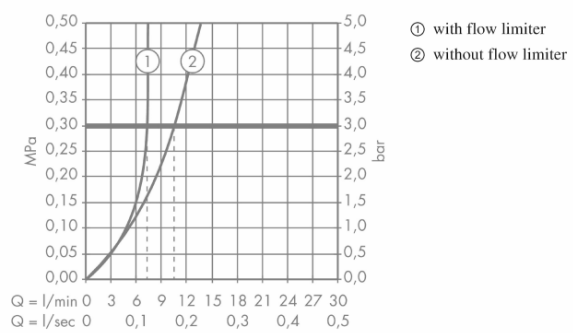

Product info:

- consists of single lever bidet mixer, pop-up waste set (metal)
- projection 123 mm
- ball-pivot joint
- laminar spray
- flow rate at 3 bar: 7,2 l/min
- ceramic cartridge
- temperature limitation adjustable
- suitable for continuous flow water heaters

Add-ons

- 2 x Angle valve $\frac{1}{2} \times \frac{3}{8}$ with conical nut
- 1 x Bidet p-trap

Technology

Flowchart

Flushing of pipe must be done before fittings are installed. Failure to do so voids the warranty.
 Follow cleaning instructions and avoid using any harmful chemicals.
 All information is for reference only. Installation shall always be based on the specs provided with actual delivered items.
 For more info, visit www.kuysen.com