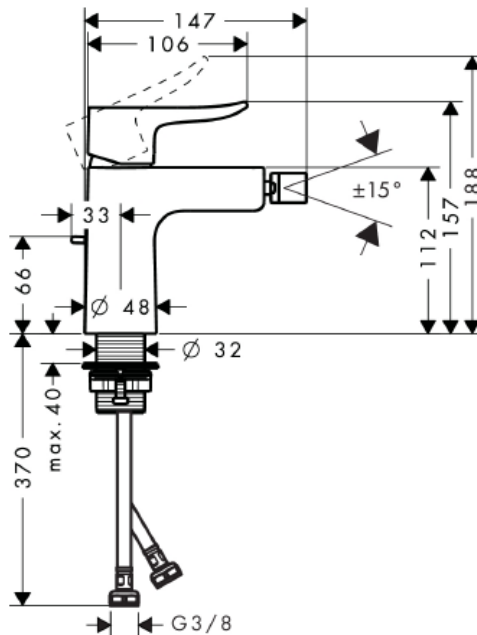

SPECIFICATION SHEET - fittings

BRAND:	hansgrohe	Product Photo:
ORIGIN:	Germany	
SERIES:	New Metris	
PRODUCT DESCRIPTION:	Single lever bidet mixer • with pop-up waste 1¼" • laminar spray • Flow rate: 7.2 l./min. at 3 bar • Flow pressure; 1~5 bar (15~70 psi)	
MODEL No.	31280 000	
FINISH/COLOUR:	Chrome-plated	
DIMENSIONS:	147mm L x 157mm height	
OPTIONAL MATCHING PARTS:	2x angle valve ½"x¾" bidet waste trap	

Technical Informations: Suitable for continous flow water heater

REMINDER:	Pipe flushing must be done before faucets are installed. Failure to do so voids the warranty. Do not use cleaners containing abrasive cleansers, ammonia, bleach, acids, waxes, alcohol, solvents or other products not recommended for chrome. All information is for reference only, installation shall always be based on the actual product delivered.