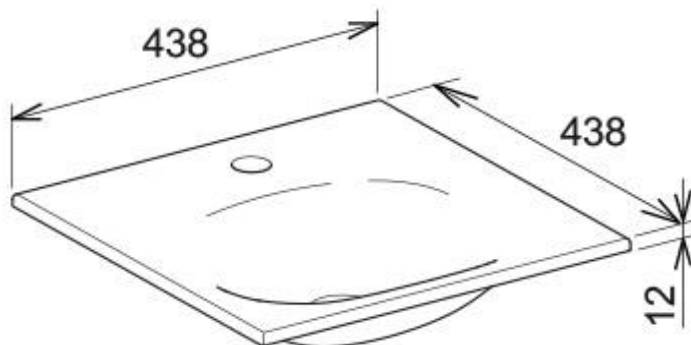

SPECIFICATION SHEET - washbasin

BRAND:	KEUCO	Product Photo:
ORIGIN:	Germany	
SERIES:	VANITY UNITS	
PRODUCT DESCRIPTION:	ED11 ceramic basin 1 tap hole, without overflow	
MODEL No.	31198 310401	
FINISH/COLOUR:	White	
DIMENSIONS:	438mm x 438mm x 12mm	
OPTIONAL MATCHING PARTS:		

Technical Informations:

REMINDER:	Do not use cleaners containing abrasive cleansers, ammonia, bleach, acids, waxes, alcohol, solvents or other products not recommended for chrome.
	All information is for reference only, installation shall always be based on the actual product delivered.