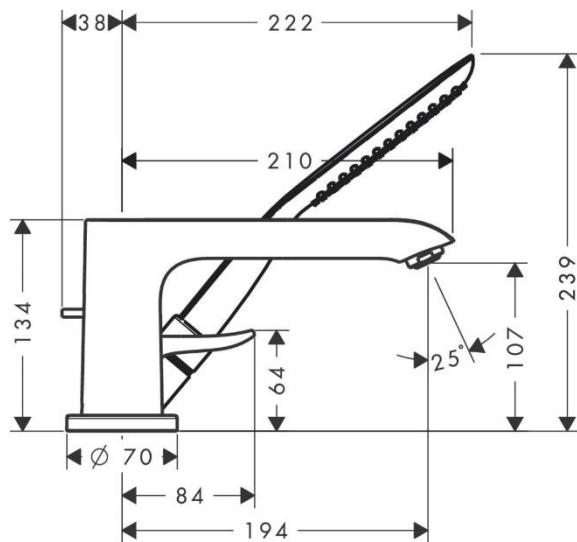

Brand : HANSGROHE, Germany
 Name : METRIS 3-hole rim mounted single lever bath mixer
 Item Code : 31190.000
 Designer : Hansgrohe
 Color / Finish : Chrome
 Dimensions : Overall (LxWxH in cm)

Product info:

- consists of 3-hole rim mounted single lever bath mixer, baton hand shower, shower holder
- projection 220 mm
- spray type mixer: normal spray
- spray type hand shower: RainAir
- maximum pull-out length of hand shower: 1.10 m
- flow rate for bath spout at 3 bar: 19 l/min
- flow rate of hand shower at 3 bar: 15 l/min
- min. operating pressure: 1 bar / max. 10 barceramic cartridge
- temperature limitation adjustable

Add-on

- 1 x 13437.180 basic set for 3-hole rim mounted single lever bath mixer

Technology

Flowchart

Flushing of pipe must be done before fittings are installed. Failure to do so voids the warranty.

Follow cleaning instructions and avoid using any harmful chemicals.