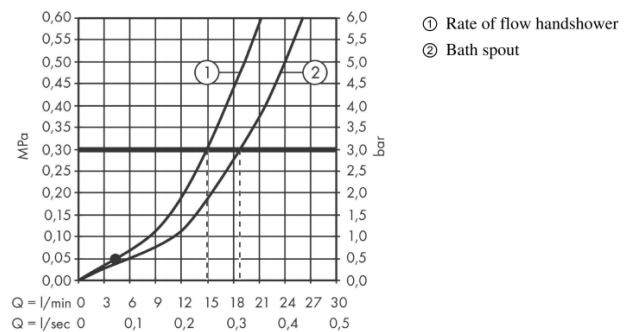

- consists of 3-hole rim mounted single lever bath mixer, baton hand shower, shower holder
- projection 220 mm
- spray type mixer: normal spray
- spray type hand shower: RainAir
- maximum pull-out length of hand shower: 1.10 m
- flow rate for bath spout at 3 bar: 19 l/min
- flow rate of hand shower at 3 bar: 15 l/min
- min. operating pressure: 1 bar / max. 10 barceramic cartridge
- temperature limitation adjustable

Add-on

- 1 x 13437.180 basic set for 3-hole rim mounted single lever bath mixer

Technology

Flowchart

Flushing of pipe must be done before fittings are installed. Failure to do so voids the warranty.

Follow cleaning instructions and avoid using any harmful chemicals.