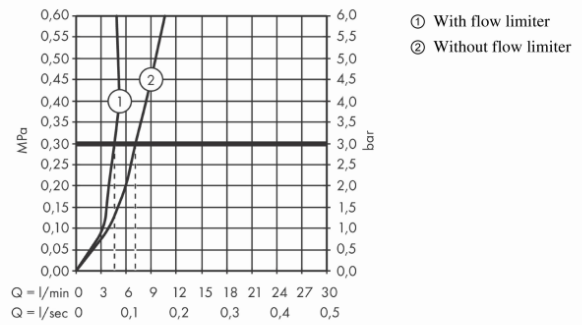

**Product info:**

- consists of single lever basin mixer, pop-up waste set (metal)
- ComfortZone 230
- projection 155 mm
- swivel range 120°
- spray type: normal spray
- flow rate at 3 bar: 5 l/min
- ceramic cartridge
- temperature limitation adjustable
- suitable for continuous flow water heaters

**Add-ons**

- 2 x Angle valve 1/2 x 3/8 with conical nut
- 1 x P-trap

**Technology**

**Flowchart**

Flushing of pipe must be done before fittings are installed. Failure to do so voids the warranty.  
 Follow cleaning instructions and avoid using any harmful chemicals.  
 All information is for reference only. Installation shall always be based on the specs provided with actual delivered items.  
 For more info, visit [www.kuysen.com](http://www.kuysen.com)