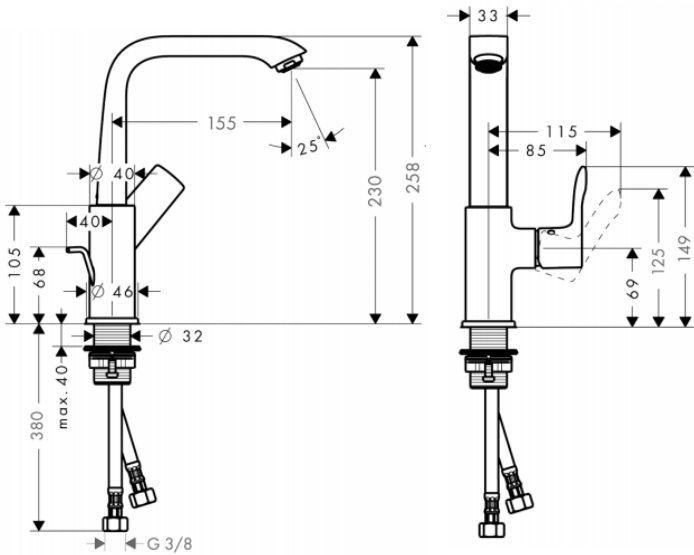

Brand : HANSGROHE, Germany  
 Name : METRIS Single lever basin mixer 230 with pop-up waste set  
 Item Code : 31087.000  
 Designer : Hansgrohe  
 Color / Finish : Chrome  
 Dimensions : Overall (LxWxH in cm)  
 17.3 x 4.6x 29.5cm

**Product info:**

- consists of single lever basin mixer, pop-up waste set (metal)
- ComfortZone 230
- projection 155 mm
- swivel range 120°
- spray type: normal spray
- flow rate at 3 bar: 5 l/min
- ceramic cartridge
- temperature limitation adjustable
- suitable for continuous flow water heaters

**Add-ons**

- 2 x Angle valve 1/2 x 3/8 with conical nut
- 1 x P-trap

**Technology**

**Flowchart**

Flushing of pipe must be done before fittings are installed. Failure to do so voids the warranty.  
 Follow cleaning instructions and avoid using any harmful chemicals.  
 All information is for reference only. Installation shall always be based on the specs provided with actual delivered items.  
 For more info, visit [www.kuysen.com](http://www.kuysen.com)