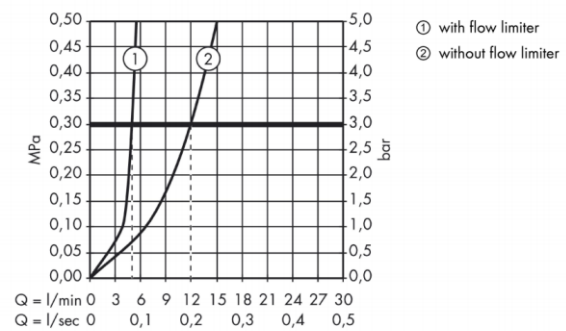

**Product info:**

- consists of single lever basin mixer for concealed installation wall-mounted, non-closing waste set (metal)
- projection 165mm
- normal spray
- flow rate at 3 bar: 5 l/min
- ceramic cartridge
- temperature limitation adjustable
- suitable for continuous flow water heaters
- handle can be positioned on the right or left, depends on the basic set installation

**Add-ons**

- 1 x 13622.180 basic set for wall-mounted basin mixers
- 1 x P-trap

**Technology**

**Flowchart**

Flushing of pipe must be done before fittings are installed. Failure to do so voids the warranty.  
 Follow cleaning instructions and avoid using any harmful chemicals.  
 All information is for reference only. Installation shall always be based on the specs provided with actual delivered items.  
 For more info, visit [www.kuysen.com](http://www.kuysen.com)