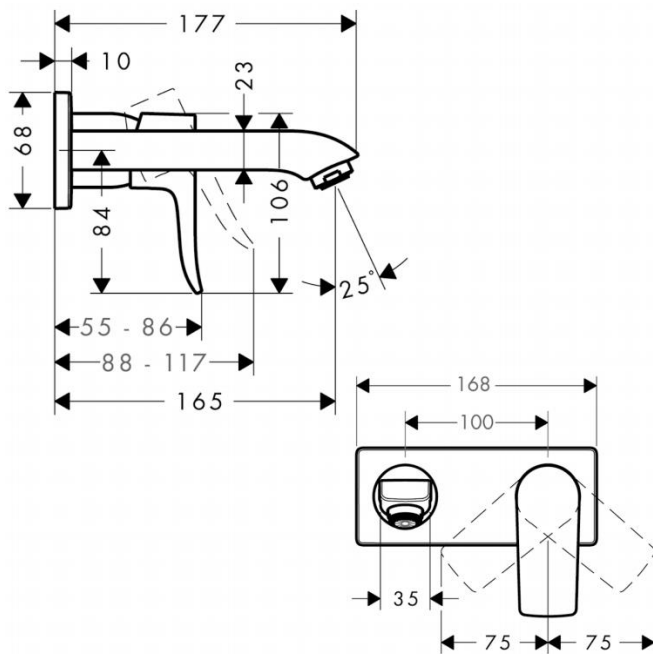

**Brand :** HANSGROHE, Germany  
**Name :** METRIS single lever basin mixer for concealed installation wall-mounted with spout 16.5 cm  
**Item Code :** 31085.000  
**Designer :** Hansgrohe  
**Color / Finish :** Chrome  
**Dimensions :** Overall (LxWxH in cm)  
 16.8 x 17.7 x 11.8cm

**Product info:**

- consists of single lever basin mixer for concealed installation wall-mounted, non-closing waste set (metal)
- projection 165mm
- normal spray
- flow rate at 3 bar: 5 l/min
- ceramic cartridge
- temperature limitation adjustable
- suitable for continuous flow water heaters
- handle can be positioned on the right or left, depends on the basic set installation

**Add-ons**

- 1 x 13622.180 basic set for wall-mounted basin mixers
- 1 x P-trap

**Technology**

**Flowchart**

Flushing of pipe must be done before fittings are installed. Failure to do so voids the warranty.  
 Follow cleaning instructions and avoid using any harmful chemicals.  
 All information is for reference only. Installation shall always be based on the specs provided with actual delivered items.  
 For more info, visit [www.kuysen.com](http://www.kuysen.com)