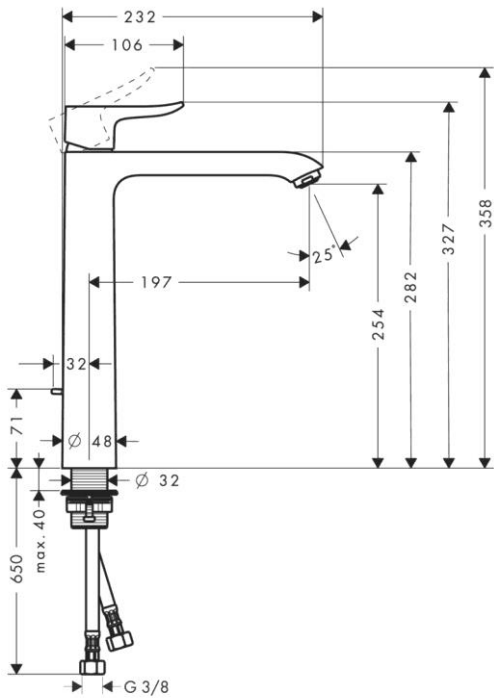

Brand : HANSGROHE, Germany
 Name : METRIS Single lever basin mixer 260 for washbowls
 Item Code : 31082.000
 Designer : Hansgrohe
 Color / Finish : Chrome
 Dimensions : Overall (LxWxH in cm)
 23.2 x 4.8x 100.8cm

- Product info:**
- consists of single lever basin mixer, pop-up waste set (metal)
 - ComfortZone 260
 - projection 197 mm
 - normal spray
 - flow rate at 3 bar: 5 l/min
 - ceramic cartridge
 - temperature limitation adjustable
 - suitable for continuous flow water heaters
- Add-ons**
- 2 x Angle valve 1/2 x 3/8 with conical nut
 - 1 x P-trap