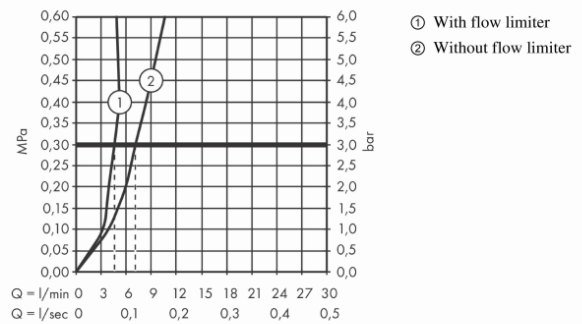

Flowchart

Flushing of pipe must be done before fittings are installed. Failure to do so voids the warranty.
Follow cleaning instructions and avoid using any harmful chemicals.
All information is for reference only. Installation shall always be based on the specs provided with actual delivered items.
For more info, visit www.kuysen.com