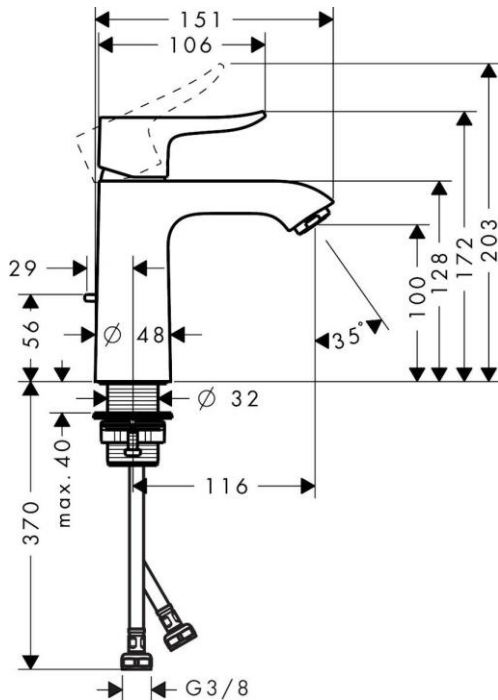

Brand : HANSGROHE, Germany
 Name : METRIS Single lever basin mixer 110 with pop-up waste set
 Item Code : 31080.000
 Designer : Hansgrohe
 Color / Finish : Chrome
 Dimensions : Overall (LxWxH in cm)
 15.1 x 3.2x 57.3cm

Product info:

- consists of single lever basin mixer, pop-up waste set (metal)
- ComfortZone 110
- projection 116 mm
- normal spray
- flow rate at 3 bar: 5 l/min
- ceramic cartridge
- temperature limitation adjustable
- suitable for continuous flow water heaters

Add-ons

- 2 x Angle valve 1/2 x 3/8 with conical nut
- 1 x P-trap

Technology

Flowchart

Flushing of pipe must be done before fittings are installed. Failure to do so voids the warranty.
 Follow cleaning instructions and avoid using any harmful chemicals.
 All information is for reference only. Installation shall always be based on the specs provided with actual delivered items.
 For more info, visit www.kuysen.com