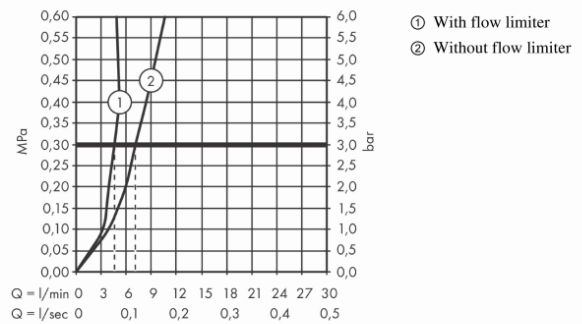

Product info:

- consists of single lever basin mixer, pop-up waste set (metal)
- ComfortZone 110
- projection 116 mm
- normal spray
- flow rate at 3 bar: 5 l/min
- ceramic cartridge
- temperature limitation adjustable
- suitable for continuous flow water heaters

Add-ons

- 2 x Angle valve 1/2 x 3/8 with conical nut
- 1 x P-trap

Technology

Flowchart

Flushing of pipe must be done before fittings are installed. Failure to do so voids the warranty.
 Follow cleaning instructions and avoid using any harmful chemicals.
 All information is for reference only. Installation shall always be based on the specs provided with actual delivered items.
 For more info, visit www.kuysen.com