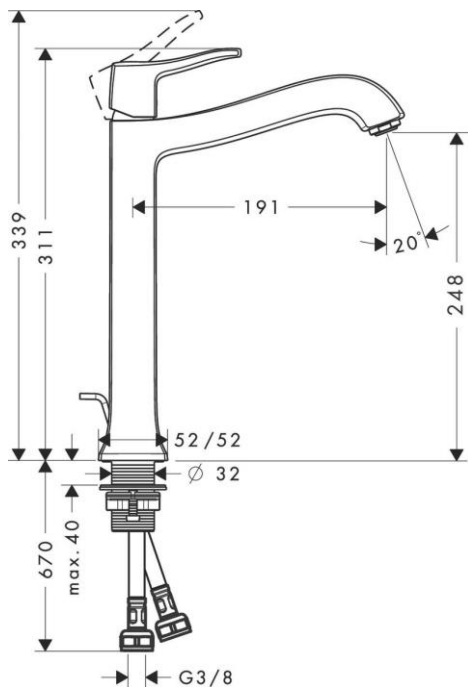

Brand : HANSGROHE, Germany
Name : METRIS CLASSIC Single lever basin mixer 250 for washbowls
Item Code : 31078.000
Designer : Hansgrohe
Color / Finish : Chrome
Dimensions : Overall (LxWxH in cm)
 24.3x 5.2x 100.9cm

Product info:

- consists of single lever basin mixer, pop-up waste set (metal)
- ComfortZone 250
- projection 191 mm
- normal spray
- flow rate at 3 bar: 5 l/min
- ceramic cartridge
- temperature limitation adjustable
- suitable for continuous flow water heaters

Add-ons

- 2 x Angle valve $\frac{1}{2} \times \frac{3}{8}$ with conical nut
- 1 x P-trap

Technology

Flowchart

Flushing of pipe must be done before fittings are installed. Failure to do so voids the warranty.