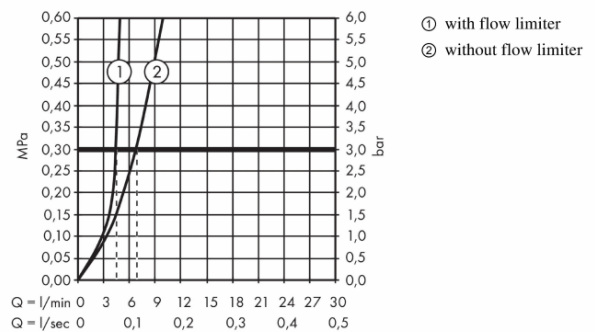

Product info:

- consists of single lever basin mixer, pop-up waste set (metal)
- ComfortZone 250
- projection 191 mm
- normal spray
- flow rate at 3 bar: 5 l/min
- ceramic cartridge
- temperature limitation adjustable
- suitable for continuous flow water heaters

Add-ons

- 2 x Angle valve $\frac{1}{2} \times \frac{3}{8}$ with conical nut
- 1 x P-trap

Technology

Flowchart

Flushing of pipe must be done before fittings are installed. Failure to do so voids the warranty.