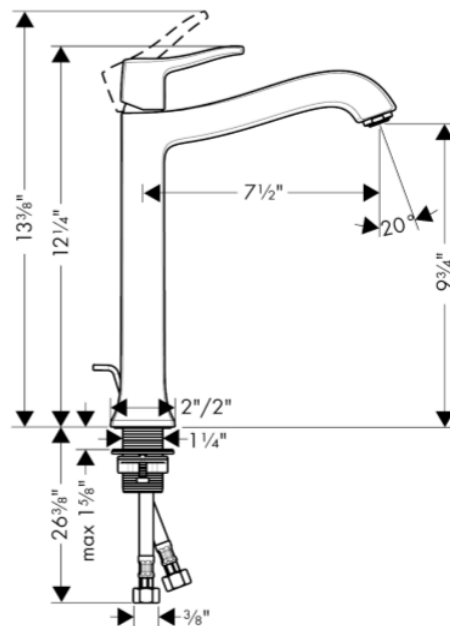

SPECIFICATION SHEET - fittings

BRAND:	hansgrohe	Product Photo:
ORIGIN:	Germany	
SERIES:	Metris C	
PRODUCT DESCRIPTION:	Single Hole Faucet • ComfortZone 250 • with pop-up waste 1¼" • Flow rate: 4.5 l./min. • Ceramic Cartridge • spray type: Aerated spray	
MODEL No.	31078 921	
FINISH/COLOUR:	Brushed Nickel	
DIMENSIONS:	12.25" H, 7.5" spout projection	
OPTIONAL MATCHING PARTS:		

Technical Informations: Suitable for continous flow water heater

REMINDER:	Pipe flushing must be done before faucets are installed. Failure to do so voids the warranty.
	Do not use cleaners containing abrasive cleansers, ammonia, bleach, acids, waxes, alcohol, solvents or other products not recommended for chrome.
	All information is for reference only, installation shall always be based on the actual product delivered.