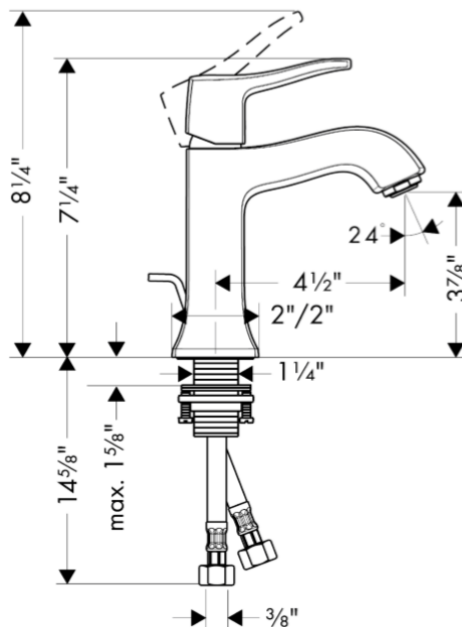

SPECIFICATION SHEET - fittings

BRAND:	hansgrohe	Product Photo:
ORIGIN:	Germany	
SERIES:	Metris C	
PRODUCT DESCRIPTION:	Single Hole Faucet • ComfortZone 100 • with pop-up waste 1¼" • Flow rate: 4.5 l./min. • Ceramic Cartridge • spray type: Aerated spray	
MODEL No.	31075 921	
FINISH/COLOUR:	Rubbed Bronze	
DIMENSIONS:	7.25" H, 4.5" spout projection	
OPTIONAL MATCHING PARTS:		

Technical Informations: Suitable for continous flow water heater

REMINDER:	Pipe flushing must be done before faucets are installed. Failure to do so voids the warranty.
	Do not use cleaners containing abrasive cleansers, ammonia, bleach, acids, waxes, alcohol, solvents or other products not recommended for chrome.
	All information is for reference only, installation shall always be based on the actual product delivered.