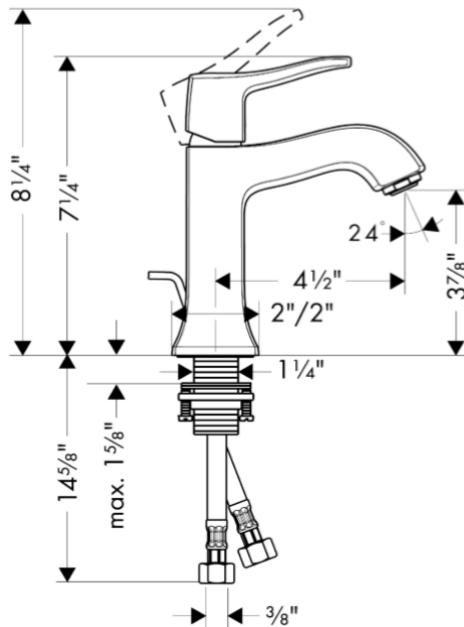

SPECIFICATION SHEET - fittings

BRAND:	hansgrohe	Product Photo:
ORIGIN:	Germany	
SERIES:	Metris C	
PRODUCT DESCRIPTION:	Single Hole Faucet • ComfortZone 100 • with pop-up waste 1¼" • Flow rate: 4.5 l./min. • Ceramic Cartridge • spray type: Aerated spray	
MODEL No.	31075 821	
FINISH/COLOUR:	Polished Nickel	
DIMENSIONS:	7.25" H, 4.5" spout projection	
OPTIONAL MATCHING PARTS:		

Technical Informations: Suitable for continous flow water heater

REMINDER:	Pipe flushing must be done before faucets are installed. Failure to do so voids the warranty. Do not use cleaners containing abrasive cleansers, ammonia, bleach, acids, waxes, alcohol, solvents or other products not recommended for chrome. All information is for reference only, installation shall always be based on the actual product delivered.