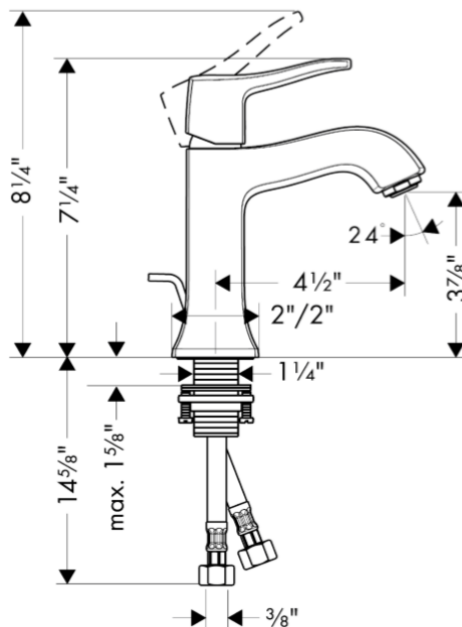

SPECIFICATION SHEET - fittings

BRAND:	hansgrohe	Product Photo:
ORIGIN:	Germany	
SERIES:	Metris C	
PRODUCT DESCRIPTION:	Single Hole Faucet • ComfortZone 100 • with pop-up waste 1¼" • Flow rate: 4.5 l./min. • Ceramic Cartridge • spray type: Aerated spray	
MODEL No.	31075 821	
FINISH/COLOUR:	Brushed Nickel	
DIMENSIONS:	7.25" H, 4.5" spout projection	
OPTIONAL MATCHING PARTS:		

Technical Informations: Suitable for continous flow water heater

REMINDER:	Pipe flushing must be done before faucets are installed. Failure to do so voids the warranty.
	Do not use cleaners containing abrasive cleansers, ammonia, bleach, acids, waxes, alcohol, solvents or other products not recommended for chrome.
	All information is for reference only, installation shall always be based on the actual product delivered.