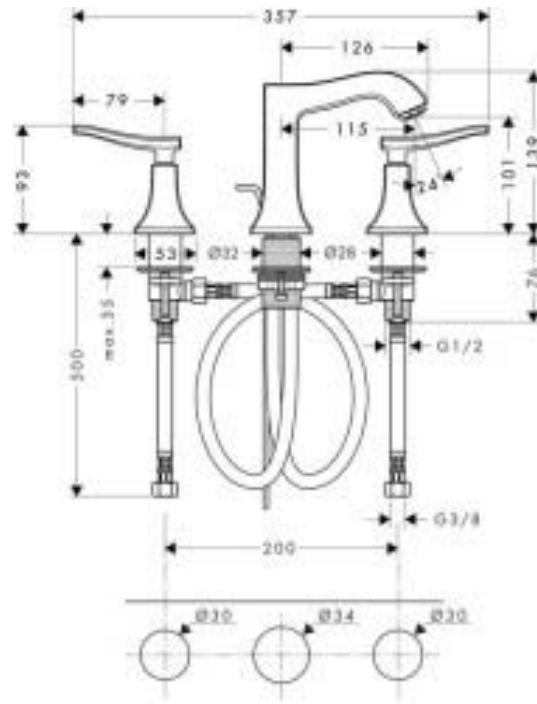

K U Y S E N
ENTERPRISES, INC.

hansgrohe

Brand : HANSGROHE, Germany
Name : METRIS C Basin mixer
Item Code : 31073.000

Designer :

Color / Finish: Chrome
Dimensions : Overall (LxWxH in cm)

Product info:

- Spray modes: Aerated spray
- Flow: 1.2 GPM (4.5 L/Min)
- 90° ceramic valves
- Includes pop-up drain

Add-ons:

- 2 x C406281 angle valve
- 1 x p-trap

Flushing of pipe must be done before fittings are installed. Failure to do so voids the warranty.

Follow cleaning instructions and avoid using any harmful chemicals.