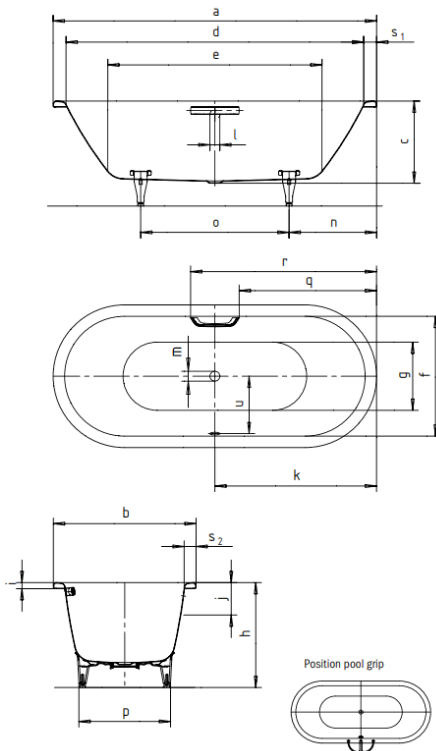

Brand : KALDEWEI, Germany
 Name : Classic Duo Oval 113 Built-in bathtub
 Item Code : 2914 3000 0001
 Designer : Sottsass Associati
 Color / Finish: Alpine White
 Dimensions : Overall (LxWxH in cm)
 170 x 75 x 43cm

Product info:

- With anti slip Ø435mm
- Two-seater inlay tub with waste at center
- Water volume: 124 liters
- 3.5mm steel enamel

Add-ons:

- 1 x 5814 7000 0000 all round leg set
- 1 x 6877 7324 0999 waste and overflow

Model No.	113	
External length	a	1700 mm
External width	b	750 mm
Depth	c	430 mm
Internal length (top)	d	1580 mm
Internal length (bottom)	e	1130 mm
Internal width (top)	f	630 mm
Internal width (bottom)	g	500 mm
Height with feet	h	555-590 mm
Height of rim	i	32 mm
Distance top edge to centre of overflow hole	j	70 mm
Distance bath edge to centre of drain hole	k	850 mm
Diameter of overflow hole	l	52 mm
Diameter of drain hole	m	52 mm
Distance foot end of bath edge to centre of foot	n	560 mm
Distance between the feet	o	580 mm
Max. width of feet	p	450 mm
Distance bath edge to where grip/handle starts	q	722 mm
Distance bath edge to where grip/handle ends	r	978 mm
Width of rim (foot end; lengthwise)	s ₁ ; s ₂	60; 60 mm
Distance between centre holes	u	305 mm
Water volume** in litres		124
Weight of the enamelled bath in kg		45
Anti-slip		Ø 435 mm
Full anti-slip		900 x 300 mm