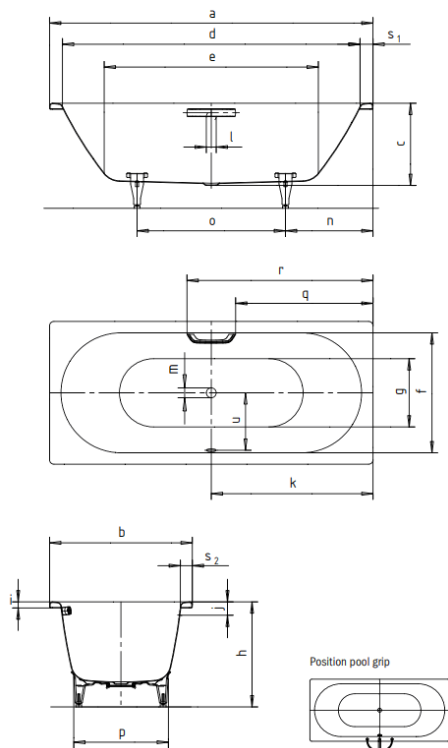

Brand : KALDEWEI, Germany
 Name : Classic Duo Oval 107 Built-in bathtub
 Item Code : 2907 3001 0001
 Designer : Sottsass Associati
 Color / Finish: Alpine White
 Dimensions : Overall (LxWxH in cm)
 170 x 75 x 43cm

Product info:

- With anti slip Ø435mm
- Two-seater inlay tub with waste at center
- Water volume: 122 liters
- 3.5mm steel enamel

Add-ons:

- 1 x 5814 7000 0000 all round leg set
- 1 x 6877 7324 0999 waste and overflow

Model No.	107	
External length	a	1700 mm
External width	b	750 mm
Depth	c	430 mm
Internal length (top)	d	1580 mm
Internal length (bottom)	e	1130 mm
Internal width (top)	f	630 mm
Internal width (bottom)	g	500 mm
Height with feet	h	560-595 mm
Height of rim	i	32 mm
Distance top edge to centre of overflow hole	j	70 mm
Distance bath edge to centre of drain hole	k	850 mm
Diameter of overflow hole	l	52 mm
Diameter of drain hole	m	52 mm
Distance foot end of bath edge to centre of foot	n	560 mm
Distance between the feet	o	580 mm
Max. width of feet	p	470 mm
Distance bath edge to where grip/handle starts	q	722 mm
Distance bath edge to where grip/handle ends	r	978 mm
Width of rim (foot end; lengthwise)	s ₁ ; s ₂	60; 60 mm
Distance between centre holes	u	305 mm
Water volume** in litres		122
Weight of the enamelled bath in kg		48
Anti-slip		Ø 435 mm
Full anti-slip		900 x 300 mm