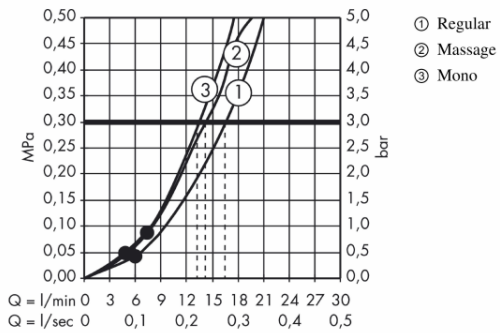

Flowchart

The consumption was measured in combination with the appropriate fittings (thermostat/mixer/in-wall valve) to reflect actual application in practice.

Flushing of pipe must be done before fittings are installed. Failure to do so voids the warranty.
Follow cleaning instructions and avoid using any harmful chemicals.
All information is for reference only. Installation shall always be based on the specs provided with actual delivered items.
For more info, visit www.kuysen.com