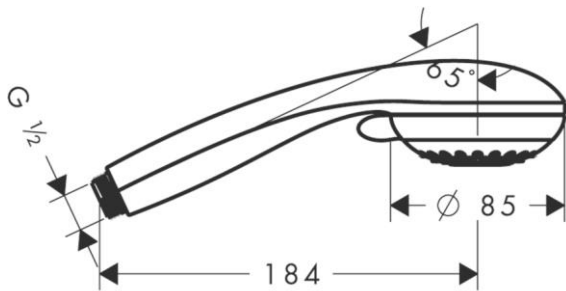

Technology