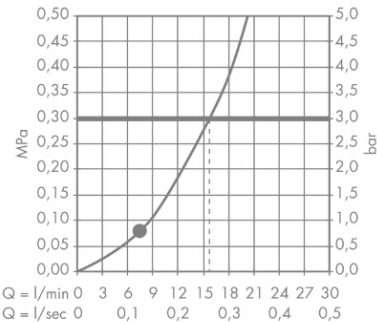

Flowchart

The consumption was measured in combination with the appropriate fittings (thermostat/mixer/in-wall valve) to reflect actual application in practice.

Flushing of pipe must be done before fittings are installed. Failure to do so voids the warranty.
Follow cleaning instructions and avoid using any harmful chemicals.
All information is for reference only. Installation shall always be based on the specs provided with actual delivered items.
For more info, visit www.kuysen.com