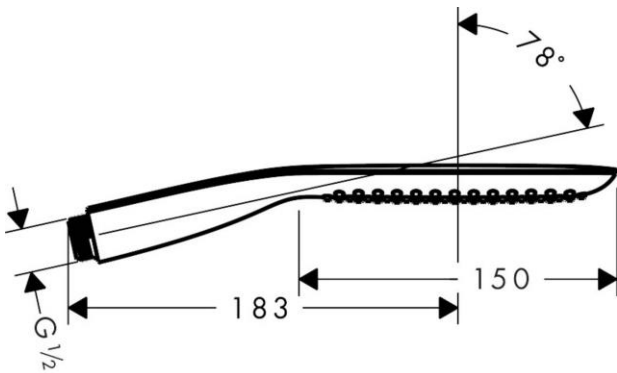

Brand : HANSGROHE, Germany  
 Name : PURA VIDA baton hand shower 120 1jet  
 Item Code : 28558.400  
 Designer : Phoenix Design  
 Color / Finish : Chrome/White  
 Dimensions : Overall (LxWxH in cm)

- Product info:
- shower head size: 120 mm
  - spray type: RainAir
  - hand shower with 2-shell construction
  - maximum flow rate at 3 bar: 15,3 l/min
  - Minimum flow pressure: 1 bar
  - with internal water conduction
  - rinseable dirt filter
  - connection thread G 1/2
  - connection dimension: DN15
  - suitable for continuous flow water heaters