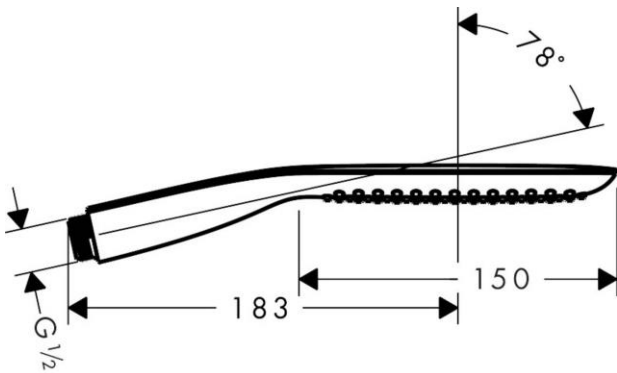

Brand : HANSGROHE, Germany
 Name : PURA VIDA baton hand shower 120 1jet
 Item Code : 28558.000
 Designer : Phoenix Design
 Color / Finish : Chrome
 Dimensions : Overall (LxWxH in cm)

- Product info:
- shower head size: 120 mm
 - spray type: RainAir
 - hand shower with 2-shell construction
 - maximum flow rate at 3 bar: 15,3 l/min
 - Minimum flow pressure: 1 bar
 - with internal water conduction
 - rinseable dirt filter
 - connection thread G 1/2
 - connection dimension: DN15
 - suitable for continuous flow water heaters