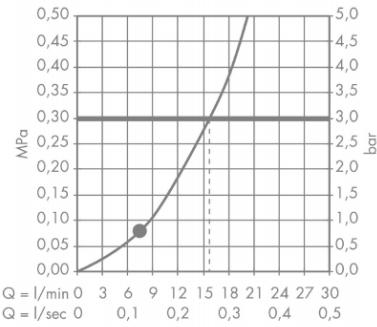

Flowchart

The consumption was measured in combination with the appropriate fittings (thermostat/mixer/in-wall valve) to reflect actual application in practice.

Flushing of pipe must be done before fittings are installed. Failure to do so voids the warranty.
Follow cleaning instructions and avoid using any harmful chemicals.
All information is for reference only. Installation shall always be based on the specs provided with actual delivered items.
For more info, visit www.kuysen.com