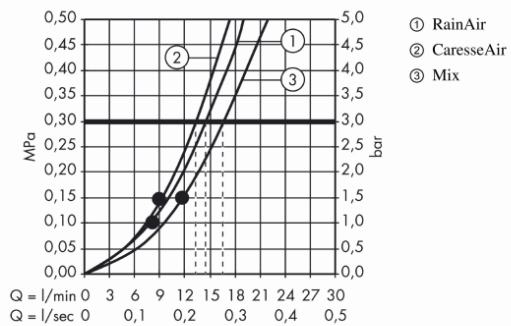

Flowchart

The consumption was measured in combination with the appropriate fittings (thermostat/mixer/ in-wall valve) to reflect actual application in practice.

Flushing of pipe must be done before fittings are installed. Failure to do so voids the warranty.

Follow cleaning instructions and avoid using any harmful chemicals.

All information is for reference only. Installation shall always be based on the specs provided with actual delivered items.

For more info, visit www.kuysen.com