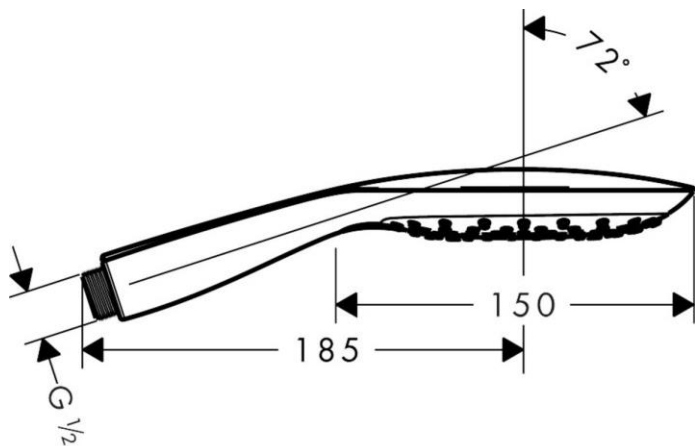

Brand : HANSGROHE, Germany  
 Name : PURA VIDA hand shower 150 3jet  
 Item Code : 28557.000  
 Designer : Phoenix Design  
 Color / Finish : Chrome  
 Dimensions : Overall (LxWxH in cm)

**Product info:**

- shower head size: 150 mm
- spray type: RainAir, CaresseAir, Mix
- convenient diversion via Select button
- maximum flow rate at 3 bar: 16,4 l/min
- Minimum flow pressure: 1,5 bar
- with internal water conduction
- rinseable dirt filter
- connection thread G 1/2
- connection dimension: DN15
- suitable for continuous flow water heaters
- hand shower can be used with sliders that are infinitely adjustable in the incline. The hand shower should not be used for sliders with two predefined positions.