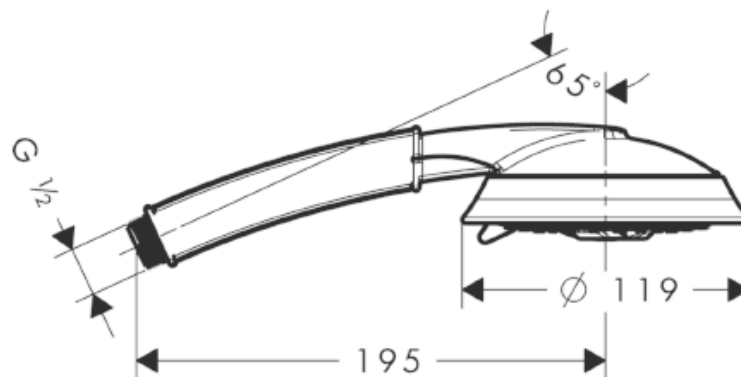

SPECIFICATION SHEET - fittings

BRAND:	hansgrohe	Product Photo:
ORIGIN:	Germany	
SERIES:	Solaris	
PRODUCT DESCRIPTION:	Raindance C100 Handshower • spray type: RainAir, WhirlAir, BalanceAir • flow rat: 17 l/min	
MODEL No.	28548 001	
FINISH/COLOUR:	Chrome-plated	
DIMENSIONS:		
OPTIONAL MATCHING PARTS:		

Technical Informations: Suitable for continous flow water heater

REMINDER:	Pipe flushing must be done before faucets are installed. Failure to do so voids the warranty.
	Do not use cleaners containing abrasive cleansers, ammonia, bleach, acids, waxes, alcohol, solvents or other products not recommended for chrome.
	All information is for reference only, installation shall always be based on the actual product delivered.