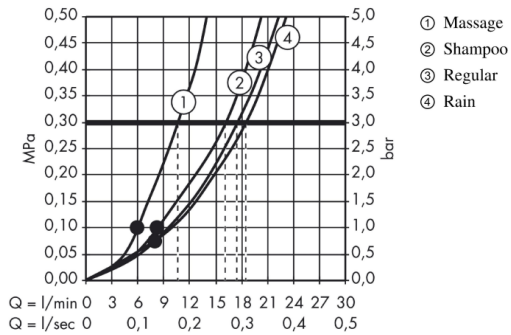

Brand : HANSGROHE, Germany  
 Name : Crometta 100 Multi Hand Shower  
 Item Code : 28535.000  
 Designer : Hansgrohe  
 Color / Finish : Chrome  
 Dimensions :

- Product info:
- Shower head size: 100 mm
  - Spray type: Rain, normal spray, Shampoo spray, Massage spray
  - Spray type adjustment by turning spray disc
  - Maximum flow rate at 3 bar: 18 l/min
  - Minimum flow pressure: 1 bar
  - With internal water conduction
  - Rinseable dirt filter
  - Connection thread G ½

**Technology**

**Flowchart**

The consumption was measured in combination with the appropriate fittings (thermostat/mixer/in-wall valve) to reflect actual application in practice.

Flushing of pipe must be done before fittings are installed. Failure to do so voids the warranty.  
 Follow cleaning instructions and avoid using any harmful chemicals.  
 All information is for reference only. Installation shall always be based on the specs provided with actual delivered items.  
 For more info, visit [www.kuysen.com](http://www.kuysen.com)