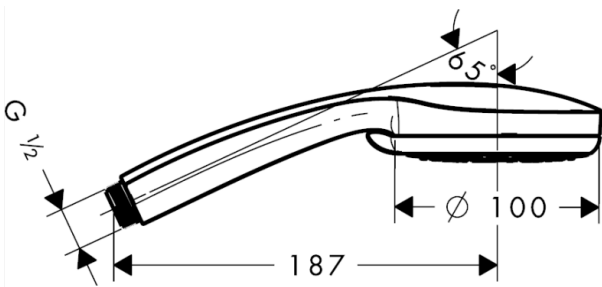

Brand : HANSGROHE, Germany  
 Name : Crometta 100 Multi Hand Shower  
 Item Code : 28535.000  
 Designer : Hansgrohe  
 Color / Finish : Chrome  
 Dimensions :

- Product info:
- Shower head size: 100 mm
  - Spray type: Rain, normal spray, Shampoo spray, Massage spray
  - Spray type adjustment by turning spray disc
  - Maximum flow rate at 3 bar: 18 l/min
  - Minimum flow pressure: 1 bar
  - With internal water conduction
  - Rinseable dirt filter
  - Connection thread G ½