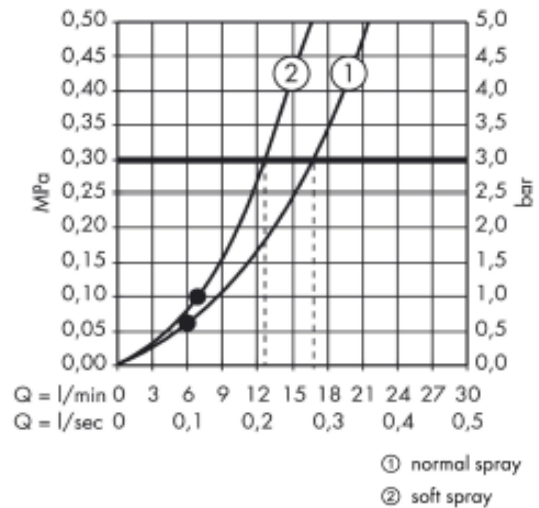

SPECIFICATION SHEET - fittings

BRAND:	AXOR®	Product Photo:
ORIGIN:	Germany	
SERIES:	PHILIPPE STARCK	
PRODUCT DESCRIPTION:	Handshower 2 spray modes • spray type: Normal spray, Soft spray • maximum flow rate: 16 l/min(at 0.3 MPa)	
MODEL No.	28532.000	
FINISH/COLOUR:	Chrome-plated	
DIMENSIONS:		
OPTIONAL MATCHING PARTS:		

Technical Informations:

REMINDER:	Pipe flushing must be done before faucets are installed. Failure to do so voids the warranty.
	Do not use cleaners containing abrasive cleansers, ammonia, bleach, acids, waxes, alcohol, solvents or other products not recommended for chrome.
	All information is for reference only, installation shall always be based on the actual product delivered.