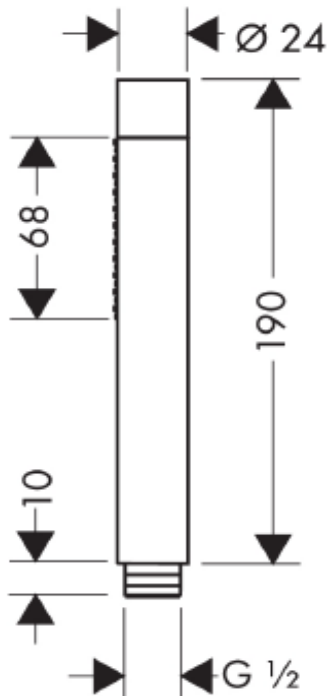

SPECIFICATION SHEET - fittings

BRAND:	AXOR®	Product Photo:
ORIGIN:	Germany	
SERIES:	PHILIPPE STARCK	
PRODUCT DESCRIPTION:	Handshower 2 spray modes • spray type: Normal spray, Soft spray • maximum flow rate: 16 l/min(at 0.3 MPa)	
MODEL No.	28532.000	
FINISH/COLOUR:	Chrome-plated	
DIMENSIONS:		
OPTIONAL MATCHING PARTS:		

Technical Informations:

REMINDER:	Pipe flushing must be done before faucets are installed. Failure to do so voids the warranty.
	Do not use cleaners containing abrasive cleansers, ammonia, bleach, acids, waxes, alcohol, solvents or other products not recommended for chrome.
	All information is for reference only, installation shall always be based on the actual product delivered.