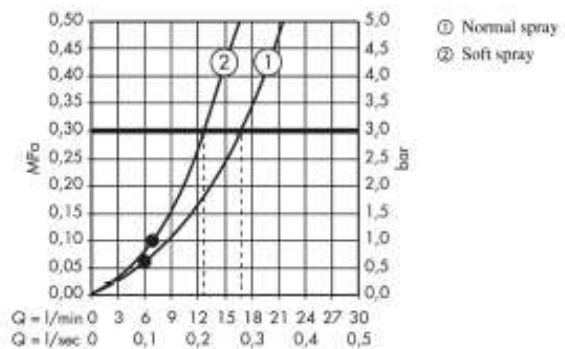

Technology

Flowchart