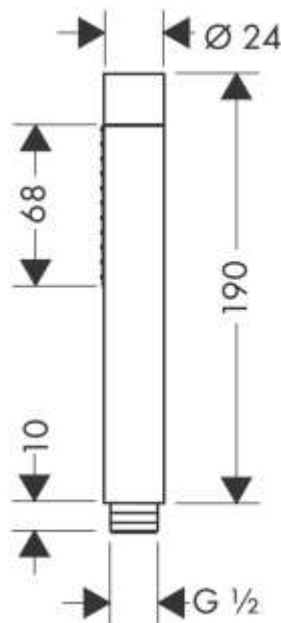

Brand : Axor, Germany
 Name : Starck Baton Handshower 2jet
 Item Code : 28532.000
 Designer : Philippe Starck
 Color / Finish : Chrome
 Dimensions :

Product info:

- flow rate Rain spray (at 3 bar): 16,2 l/min
- spray type: Rain, Mono
- spray type adjustment by turning spray disc
- maximum flow rate at 3 bar: 16,2 l/min
- flow rate Mono spray (at 3 bar): 12,4 l/min
- Minimum flow pressure: 1 bar
- rinseable dirt filter
- connection thread G ½
- connection dimension: DN15
- suitable for continuous flow water heaters

Technology

Flowchart

The consumption was measured in combination with the appropriate fittings (thermostat/mixer/ in-wall valve) to reflect actual application in practice.

Flushing of pipe must be done before fittings are installed. Failure to do so voids the warranty.
 Follow cleaning instructions and avoid using any harmful chemicals.
 All information is for reference only. Installation shall always be based on the specs provided with actual delivered items.
 For more info, visit www.kuysen.com