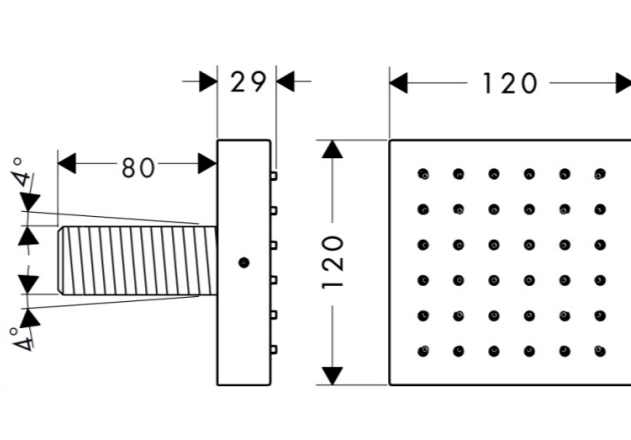

Brand : Axor, Germany
 Name : ShowerSolutions Shower Module 120/120
 Item Code : 28491.000
 Designer : Philippe Starck
 Color / Finish : Chrome
 Dimensions :

Product info:

- shower head size: 120 mm
- spray type: normal spray
- spray angle adjustable in five steps
- field of application: functions as overhead, shoulder or side shower
- maximum flow rate at 3 bar: 5,3 l/min
- flow rate normal spray (at 3 bar): 5,3 l/min
- connection thread: G ½
- in a joined installation (10 mm distance) the use of basic set no. 28486180 is recommended
- in a freely arranged installation, connection via a G ½ connecting thread is possible
- if installed as an overhead shower with several joint modules, the use of installation aid no.28470180 is recommended

Add-ons :

- 1 x 28486.180 basic set for shower module 120x120

Technology

Tec

Quick Clean

Certificates

Flow

Flushing of pipe must be done before fittings are installed. Failure to do so voids the warranty.