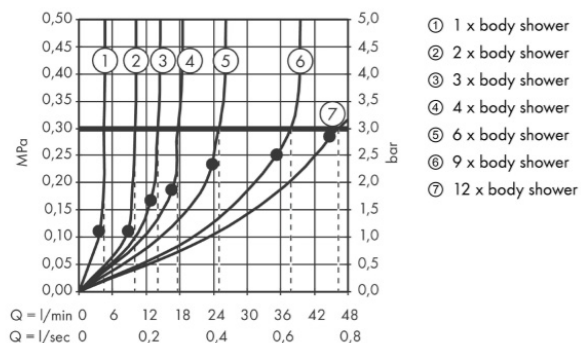

Brand : Axor, Germany
 Name : ShowerSolutions Shower Module 120/120
 Item Code : 28491.000
 Designer : Philippe Starck
 Color / Finish : Chrome
 Dimensions :

Product info:

- shower head size: 120 mm
- spray type: normal spray
- spray angle adjustable in five steps
- field of application: functions as overhead, shoulder or side shower
- maximum flow rate at 3 bar: 5,3 l/min
- flow rate normal spray (at 3 bar): 5,3 l/min
- connection thread: G ½
- in a joined installation (10 mm distance) the use of basic set no. 28486180 is recommended
- in a freely arranged installation, connection via a G ½ connecting thread is possible
- if installed as an overhead shower with several joint modules, the use of installation aid no.28470180 is recommended

Add-ons :

- 1 x 28486.180 basic set for shower module 120x120

Technology

Tec

Quick Clean

Certificates

Flow

Flushing of pipe must be done before fittings are installed. Failure to do so voids the warranty.