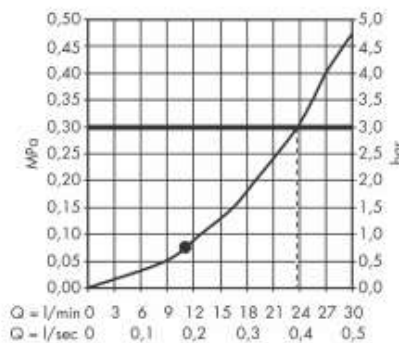

Brand : Axor, Germany
 Name : Citterio Overhead Shower
 Item Code : 28489.000
 Designer : Antonio Citterio
 Color / Finish : Chrome
 Dimensions :

Product info:

- shower head size: 180 mm
- spray type: RainAir
- ball-joint: overhead shower angle adjustable
- maximum flow rate at 3 bar: 24 l/min
- flow rate RainAir spray (at 3 bar): 24 l/min
- material spray disc: metal
- spray disc removable for cleaning
- installation: ceiling or wall
- connection thread G ½
- connection dimension: DN15

Technology

Flowchart

The consumption was measured in combination with the appropriate fittings (thermostat/mixer/ in-wall valve) to reflect actual application in practice.

Flushing of pipe must be done before fittings are installed. Failure to do so voids the warranty.