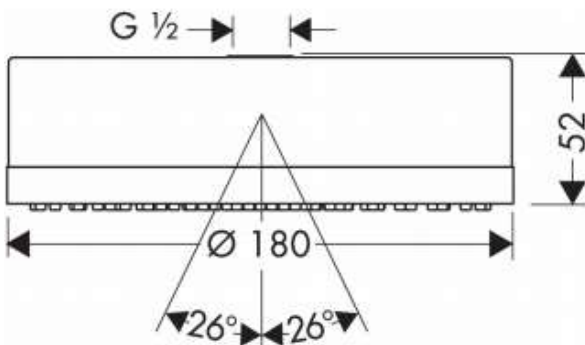

Brand : Axor, Germany
 Name : Citterio Overhead Shower
 Item Code : 28489.000
 Designer : Antonio Citterio
 Color / Finish : Chrome
 Dimensions :

Product info:

- shower head size: 180 mm
- spray type: RainAir
- ball-joint: overhead shower angle adjustable
- maximum flow rate at 3 bar: 24 l/min
- flow rate RainAir spray (at 3 bar): 24 l/min
- material spray disc: metal
- spray disc removable for cleaning
- installation: ceiling or wall
- connection thread G ½
- connection dimension: DN15

Technology

Flowchart

The consumption was measured in combination with the appropriate fittings (thermostat/mixer/ in-wall valve) to reflect actual application in practice.

Flushing of pipe must be done before fittings are installed. Failure to do so voids the warranty.