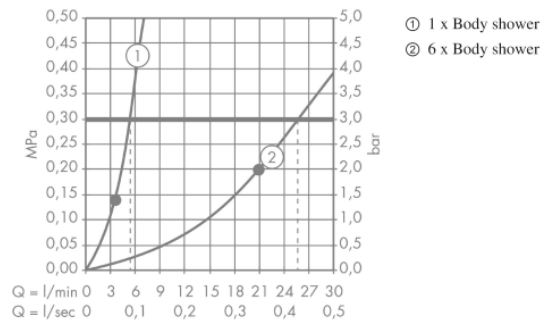

Brand : HANSGROHE, Germany
 Name : Bodyvette Body Shower 1 jet
 Item Code : 28466.000

Designer : Hansgrohe
 Color / Finish : Chrome
 Dimensions :

Product info:

- spray type: normal spray
- Grey spray disc
- Ball-joint: side shower angle adjustable
- Rosette: circular
- Flow rate normal spray (at 3 bar): 6 l/min

Technology

Flowchart

The consumption was measured in combination with the appropriate fittings (thermostat/mixer/in-wall valve) to reflect actual application in practice.

Flushing of pipe must be done before fittings are installed. Failure to do so voids the warranty.