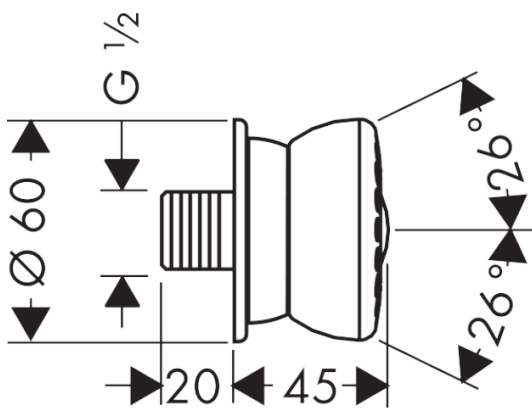

Brand : HANSGROHE, Germany
 Name : Bodyvette Body Shower 1 jet
 Item Code : 28466.000

Designer : Hansgrohe
 Color / Finish : Chrome
 Dimensions :

Product info:

- spray type: normal spray
- Grey spray disc
- Ball-joint: side shower angle adjustable
- Rosette: circular
- Flow rate normal spray (at 3 bar): 6 l/min

Technology

Flowchart

The consumption was measured in combination with the appropriate fittings (thermostat/mixer/in-wall valve) to reflect actual application in practice.

Flushing of pipe must be done before fittings are installed. Failure to do so voids the warranty.