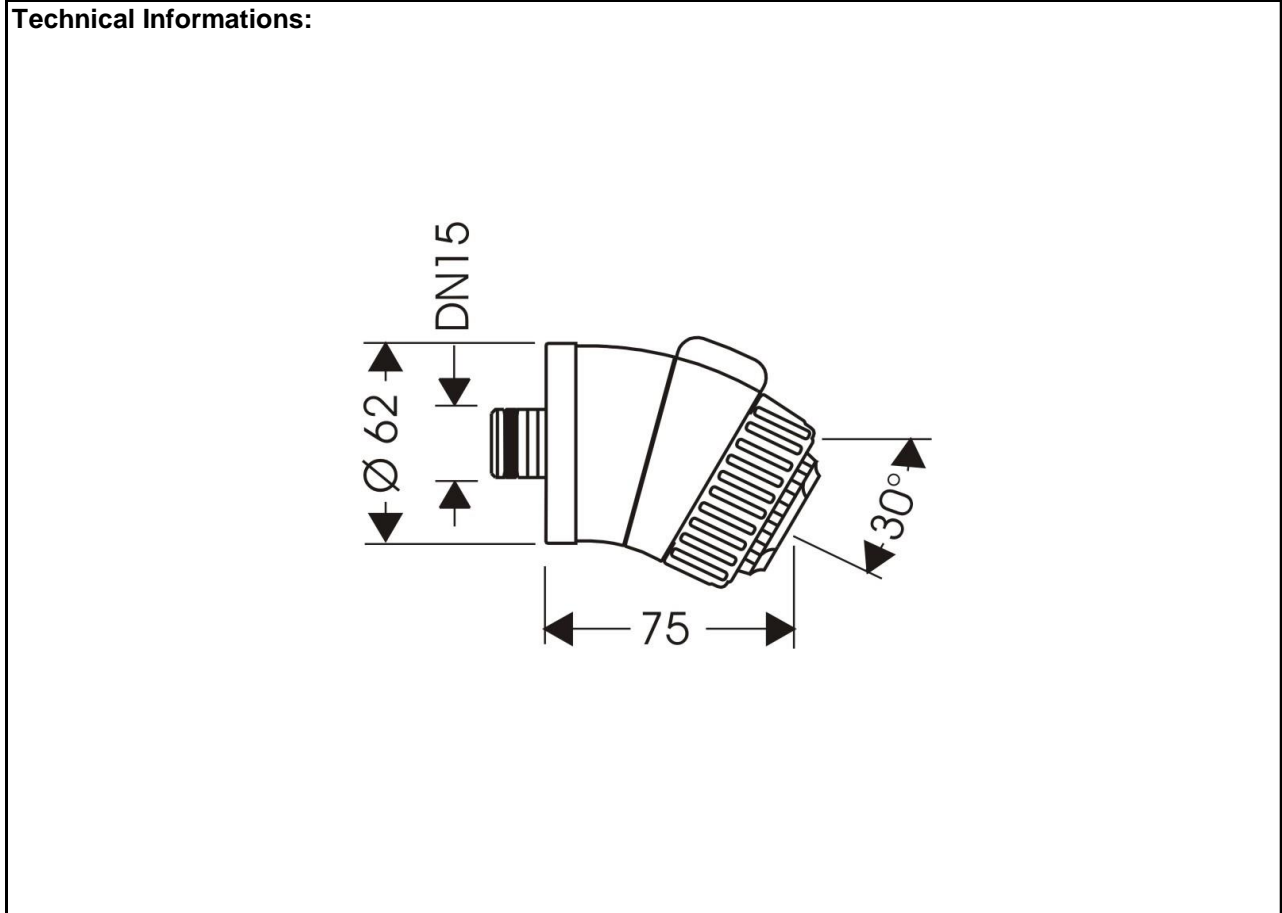

## SPECIFICATION SHEET - fittings

<b>BRAND:</b>	<b>hansgrohe</b>	<b>Product Photo:</b>  
<b>ORIGIN:</b>	Germany	
<b>SERIES:</b>	<b>Body Showers</b>	
<b>PRODUCT DESCRIPTION:</b>	Aktiva body jet with rotated jets • Flow rate: 6 l./min. at 3 bar • Flow pressure; 1~5 bar (15~70 psi)	
<b>MODEL No.</b>	28451 000	
<b>FINISH/COLOUR:</b>	Chrome-plated	
<b>DIMENSIONS:</b>		
<b>OPTIONAL MATCHING PARTS:</b>		