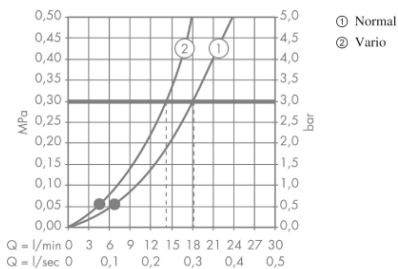

Technology

Flowchart

Flushing of pipe must be done before fittings are installed. Failure to do so voids the warranty.
Follow cleaning instructions and avoid using any harmful chemicals.
All information is for reference only. Installation shall always be based on the specs provided with actual delivered items.
For more info, visit www.kuysen.com