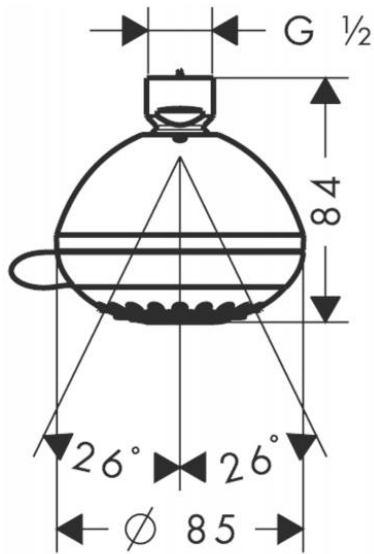

Brand : HANSGROHE, Germany
Name : Crometta 85 Overhead Shower Vario
Item Code : 28424.000
Designer : Hansgrohe
Color / Finish : Chrome
Dimensions : Ø85 x 84mm

1. Product info
2. Shower head size: 85 mm
   - Spray type: normal spray, Vario spray
   - Ball-joint: overhead shower angle adjustable
   - Flow rate normal spray (at 3 bar): 18 l/min
   - Flow rate Vario spray (at 3 bar): 14 l/min
   - Adjustment with shift on overhead shower
   - Grey spray disc
   - Material spray disc: plastic