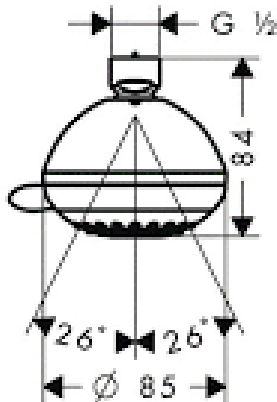

SPECIFICATION SHEET - fittings

BRAND:	hansgrohe	Product Photo:
ORIGIN:	Germany	
SERIES:	Overhead Showers	
PRODUCT DESCRIPTION:	Crometta 85 Variojet overhead shower • spray type: normal & vario spray • Flow rate: 14-18 l./min. at 3 bar	
MODEL No.	28424 000	
FINISH/COLOUR:	Chrome-plated	
DIMENSIONS:	Ø85mm	
OPTIONAL MATCHING PARTS:		

Technical Informations: Suitable for continous flow water heater

REMINDER:	Pipe flushing must be done before faucets are installed. Failure to do so voids the warranty.
	Do not use cleaners containing abrasive cleansers, ammonia, bleach, acids, waxes, alcohol, solvents or other products not recommended for chrome.
	All information is for reference only, installation shall always be based on the actual product delivered.