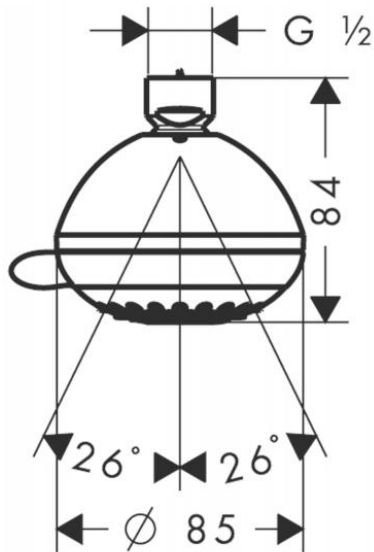

Brand : HANSGROHE, Germany
Name : Crometta 85 Overhead Shower
Green
Item Code : 28423.000
Designer : Hansgrohe
Color / Finish : Chrome
Dimensions : Ø 85 x 84mm

1. **Product info**
2. Shower head size: 85 mm
   - Spray type: normal spray
   - Ball-joint: overhead shower angle adjustable
   - Flow rate normal spray (at 3 bar): 5,7 l/min
   - Maximum flow rate at 3 bar: 5,7 l/min
   - Adjustment with shift on overhead shower
   - Grey spray disc
   - Material spray disc: plastic