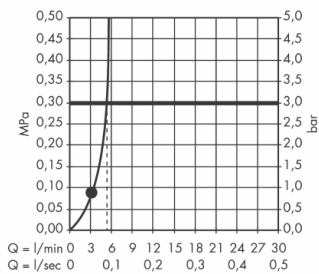

Technology

Flowchart

Flushing of pipe must be done before fittings are installed. Failure to do so voids the warranty.
Follow cleaning instructions and avoid using any harmful chemicals.
All information is for reference only. Installation shall always be based on the specs provided with actual delivered items.
For more info, visit www.kuysen.com