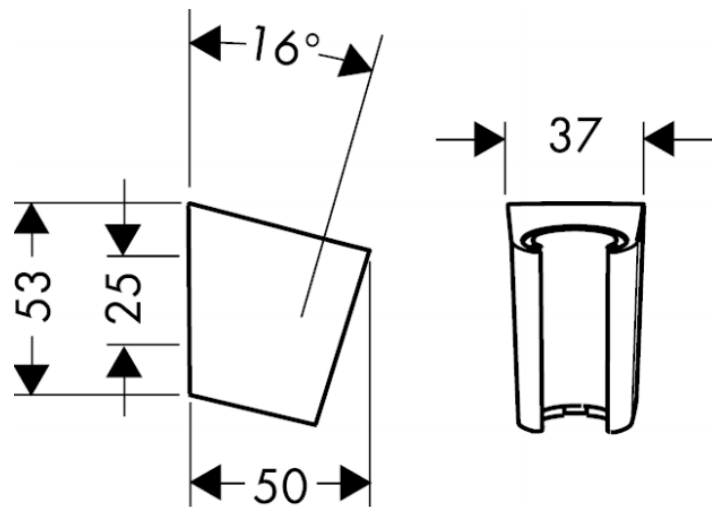

Brand : HANSGROHE, Germany
Name : Porter S Shower Holder
Item Code : 28331.000
Designer : Hansgrohe
Color / Finish : Chrome
Dimensions :

Product info:

- Fixed holding position
- For hoses with conical nut
- plastic