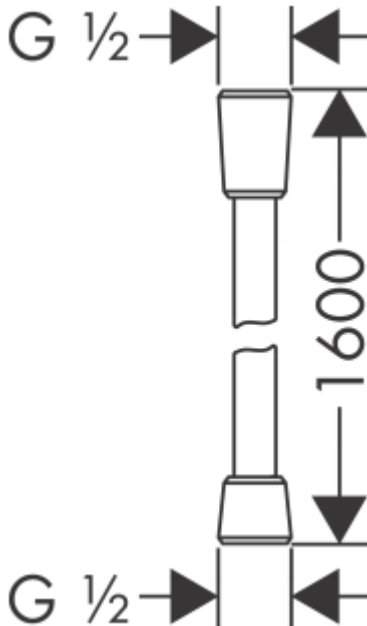

K U Y S E N
ENTERPRISES, INC.

hansgrohe

Brand : HANSGROHE, Germany
Name : Isiflex shower hose
Item Code : 28276.670

Designer :

Color / Finish: Matt Black
Dimensions : Overall (LxWxH in cm)

Product info:

- high-quality shower hose
- with plastic coating, easy to clean
- shower hose length: 1.6 m
- pivot connector prevent hose from tangling
- kink-protected