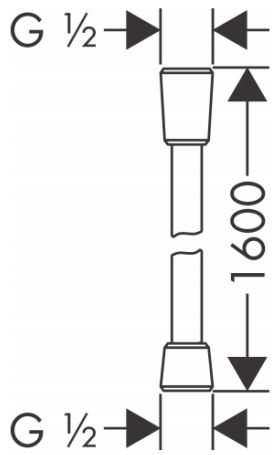

Design awards

Flushing of pipe must be done before fittings are installed. Failure to do so voids the warranty.
Follow cleaning instructions and avoid using any harmful chemicals.
All information is for reference only. Installation shall always be based on the specs provided with actual delivered items.
For more info, visit www.kuysen.com