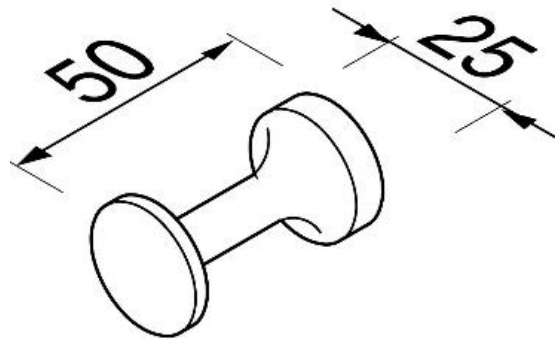

Brand : GEESA, Netherlands
Name : HOTEL Single Hook
Item Code : 2802
Designer : Geesa
Color / Finish : Chrome
Dimensions : Overall (LxWxH in cm)
Ø2.5 x 5cm

Product info:

- Material: Metal

Flushing of pipe must be done before fittings are installed. Failure to do so voids the warranty.