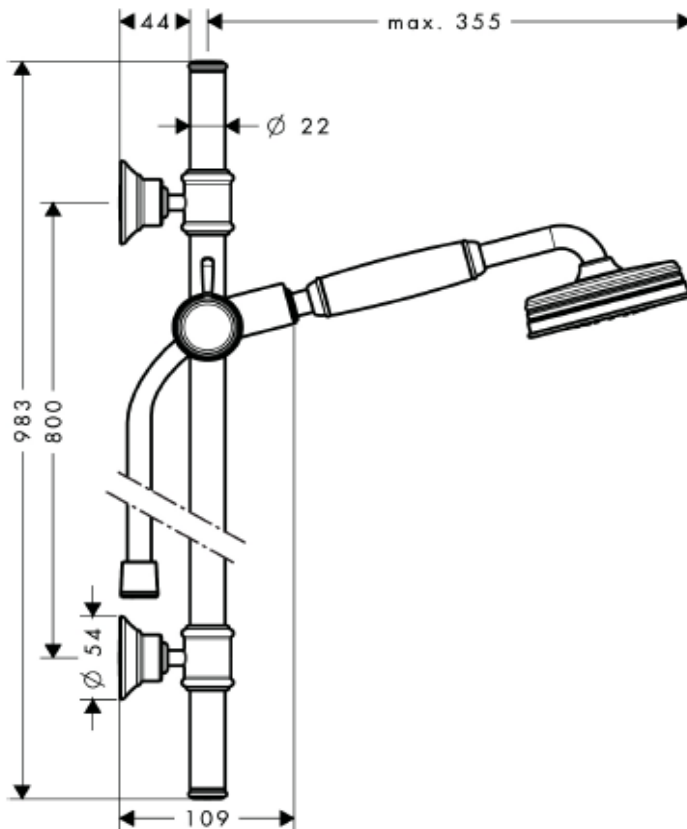

SPECIFICATION SHEET - fittings

BRAND:	AXOR®	Product Photo:
ORIGIN:	Germany	
SERIES:	Montreux	
PRODUCT DESCRIPTION:	Shower set with handshower 120 3jet • spray type: RainAir • maximum flow rate: 16 l/min at 0.3 Mpa • shower head size: 100mm drilling distance 915mm	
MODEL No.	27982.000	
FINISH/COLOUR:	Chrome-plated	
DIMENSIONS:	983mm wall bar height	
OPTIONAL MATCHING PARTS:		

Technical Informations:

REMINDER:	Pipe flushing must be done before faucets are installed. Failure to do so voids the warranty. Do not use cleaners containing abrasive cleansers, ammonia, bleach, acids, waxes, alcohol, solvents or other products not recommended for chrome. All information is for reference only, installation shall always be based on the actual product delivered.