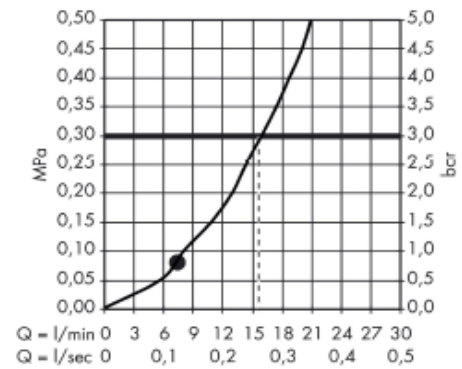

SPECIFICATION SHEET - fittings

BRAND:	AXOR®	Product Photo:
ORIGIN:	Germany	
SERIES:	Montreux	
PRODUCT DESCRIPTION:	Shower set with handshower 120 3jet • spray type: RainAir • maximum flow rate: 16 l/min at 0.3 Mpa • shower head size: 100mm drilling distance 915mm	
MODEL No.	27982.000	
FINISH/COLOUR:	Chrome-plated	
DIMENSIONS:	983mm wall bar height	
OPTIONAL MATCHING PARTS:		

Technical Informations:

REMINDER:	Pipe flushing must be done before faucets are installed. Failure to do so voids the warranty. Do not use cleaners containing abrasive cleansers, ammonia, bleach, acids, waxes, alcohol, solvents or other products not recommended for chrome. All information is for reference only, installation shall always be based on the actual product delivered.