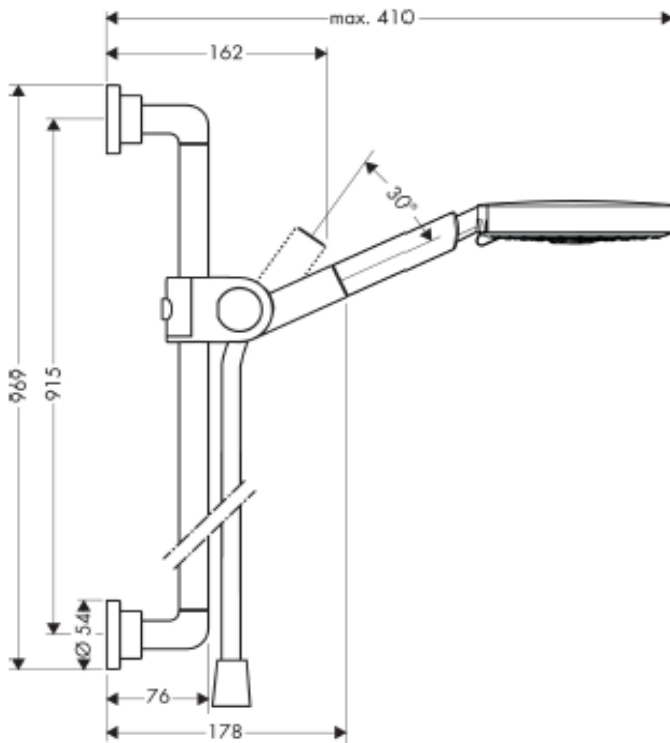

Technical Informations:

REMINDER: Pipe flushing must be done before faucets are installed. Failure to do so voids the warranty.
Do not use cleaners containing abrasive cleansers, ammonia, bleach, acids, waxes, alcohol, solvents or other products not recommended for chrome.
All information is for reference only, installation shall always be based on the actual product delivered.