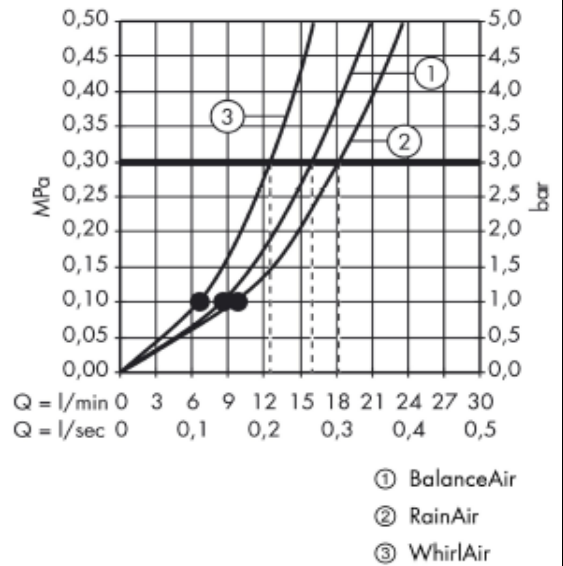

Technical Informations:

REMINDER: Pipe flushing must be done before faucets are installed. Failure to do so voids the warranty.
Do not use cleaners containing abrasive cleansers, ammonia, bleach, acids, waxes, alcohol, solvents or other products not recommended for chrome.
All information is for reference only, installation shall always be based on the actual product delivered.