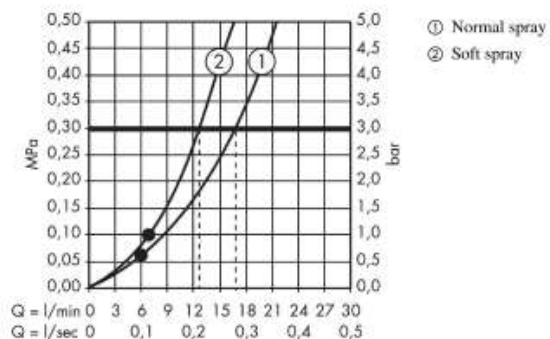

Brand : Axor, Germany
 Name : Starck Classic Shower Set
 Item Code : 27980.000
 Designer : Philippe Starck
 Color / Finish : Chrome
 Dimensions :

Product info:

- consists of: baton hand shower, shower bar, shower hose, hand shower holder
- shower head size: 70 mm
- spray type: Rain, Mono
- spray type adjustment by turning spray disc
- pivot connector prevent hose from tangling
- nuts shower hose: shower hose with cylindrical nut on both ends
- maximum flow rate at 3 bar: 17 l/min
- wall supports of plastic

Technology

Flowchart

The consumption was measured in combination with the appropriate fittings (thermostat/mixer/ in-wall valve) to reflect actual application in practice.

Flushing of pipe must be done before fittings are installed. Failure to do so voids the warranty.