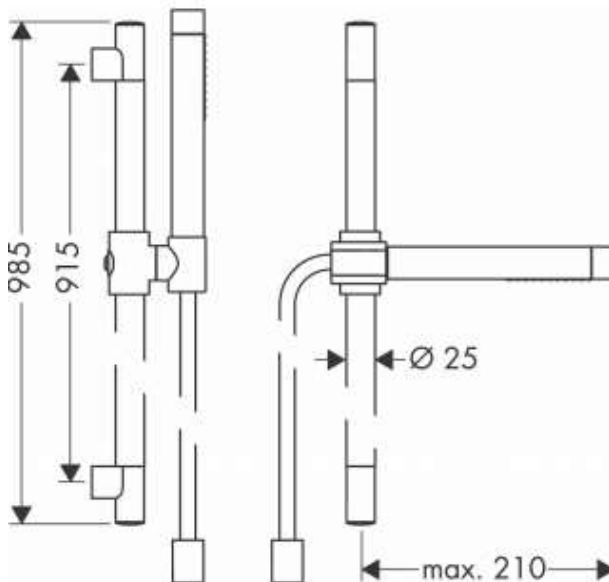

Brand : Axor, Germany
 Name : Starck Classic Shower Set
 Item Code : 27980.000
 Designer : Philippe Starck
 Color / Finish : Chrome
 Dimensions :

Product info:

- consists of: baton hand shower, shower bar, shower hose, hand shower holder
- shower head size: 70 mm
- spray type: Rain, Mono
- spray type adjustment by turning spray disc
- pivot connector prevent hose from tangling
- nuts shower hose: shower hose with cylindrical nut on both ends
- maximum flow rate at 3 bar: 17 l/min
- wall supports of plastic

Technology

Flowchart

The consumption was measured in combination with the appropriate fittings (thermostat/mixer/ in-wall valve) to reflect actual application in practice.

Flushing of pipe must be done before fittings are installed. Failure to do so voids the warranty.