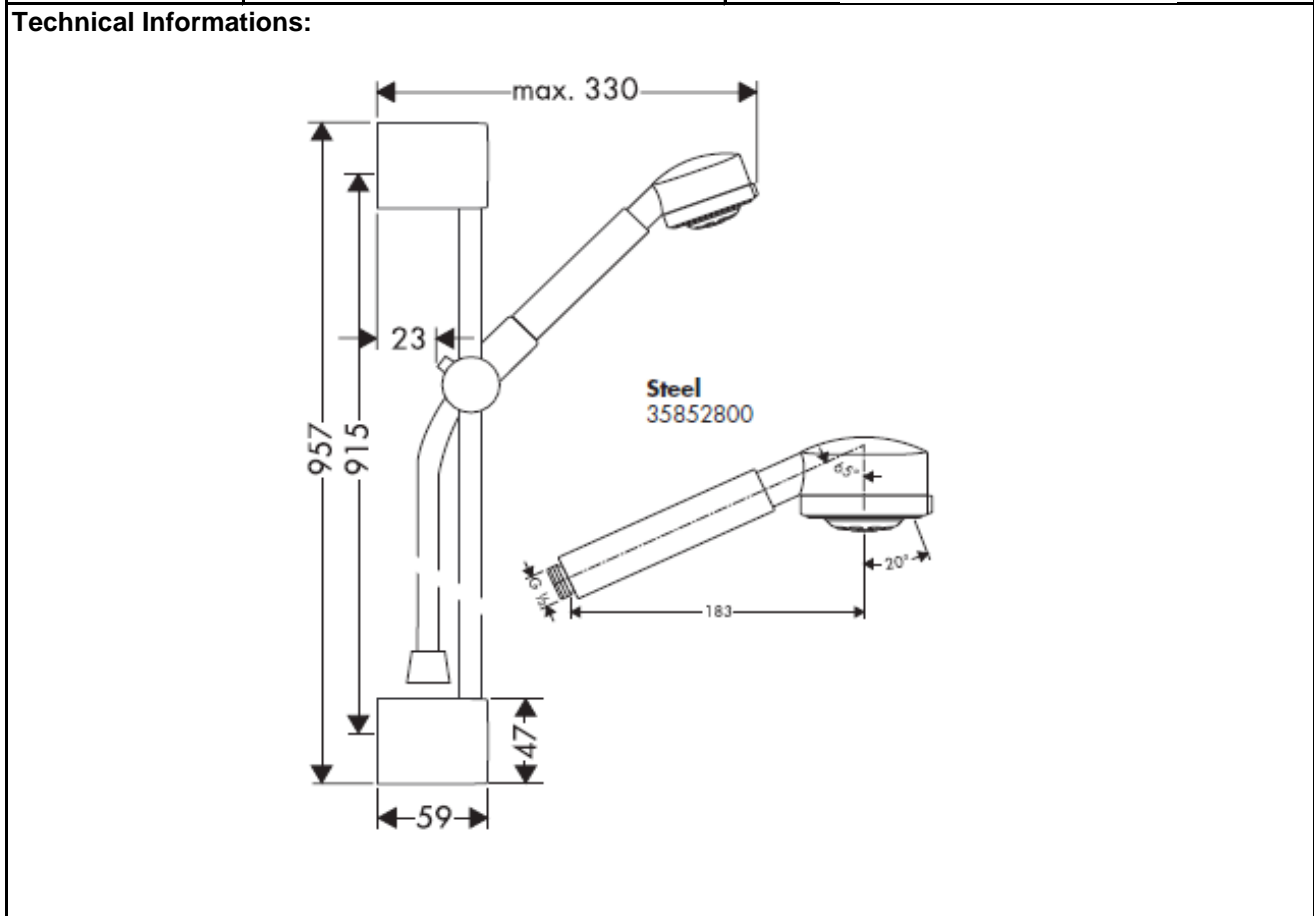

SPECIFICATION SHEET - fittings

BRAND:	AXOR®	Product Photo: 
ORIGIN:	Germany	
SERIES:	Steel 2	
PRODUCT DESCRIPTION:	Wall bar with handshower set	
MODEL No.	27942.800	
FINISH/COLOUR:	Stainless Steel	
DIMENSIONS:	957mm height	
OPTIONAL MATCHING PARTS:		