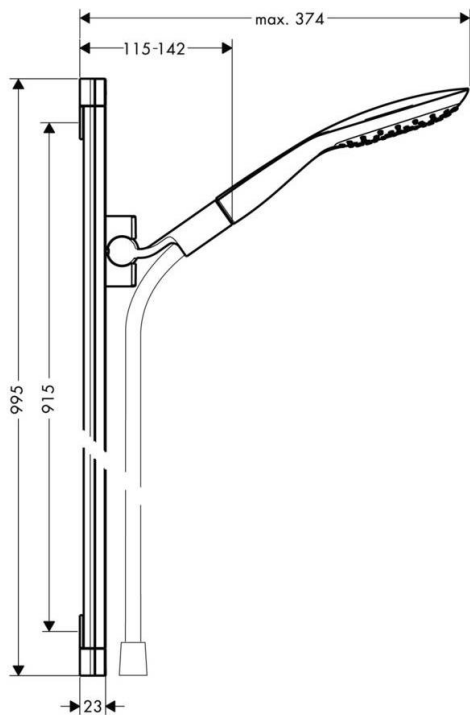

Brand : HANSGROHE, Germany
 Name : PURA VIDA shower set with shower bar 90 cm
 Item Code : 27853.400
 Designer : Phoenix Design
 Color / Finish : Chrome/White
 Dimensions : Overall (LxWxH in cm)

Product info:

- consists of: hand shower, shower bar, shower hose, hand shower holder
- shower head size: 150 mm
- spray type: RainAir, CaresseAir, Mix
- convenient diversion via Select button
- pivot connector prevent hose from tangling
- 90° position adjustable hand shower holder, pivots left and right, up and down
- maximum flow rate at 3 bar: 16 l/min
- bar width: 23 mm
- profile stand pipe: square
- wall supports of plastic
- wall mounting: screw fastening