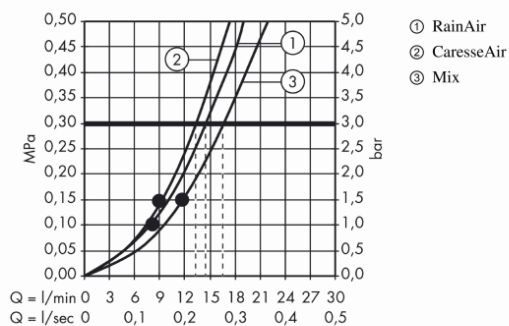

Flowchart

The consumption was measured in combination with the appropriate fittings (thermostat/mixer/ in-wall valve) to reflect actual application in practice.

Flushing of pipe must be done before fittings are installed. Failure to do so voids the warranty.

Follow cleaning instructions and avoid using any harmful chemicals.

All information is for reference only. Installation shall always be based on the specs provided with actual delivered items.

For more info, visit www.kuysen.com